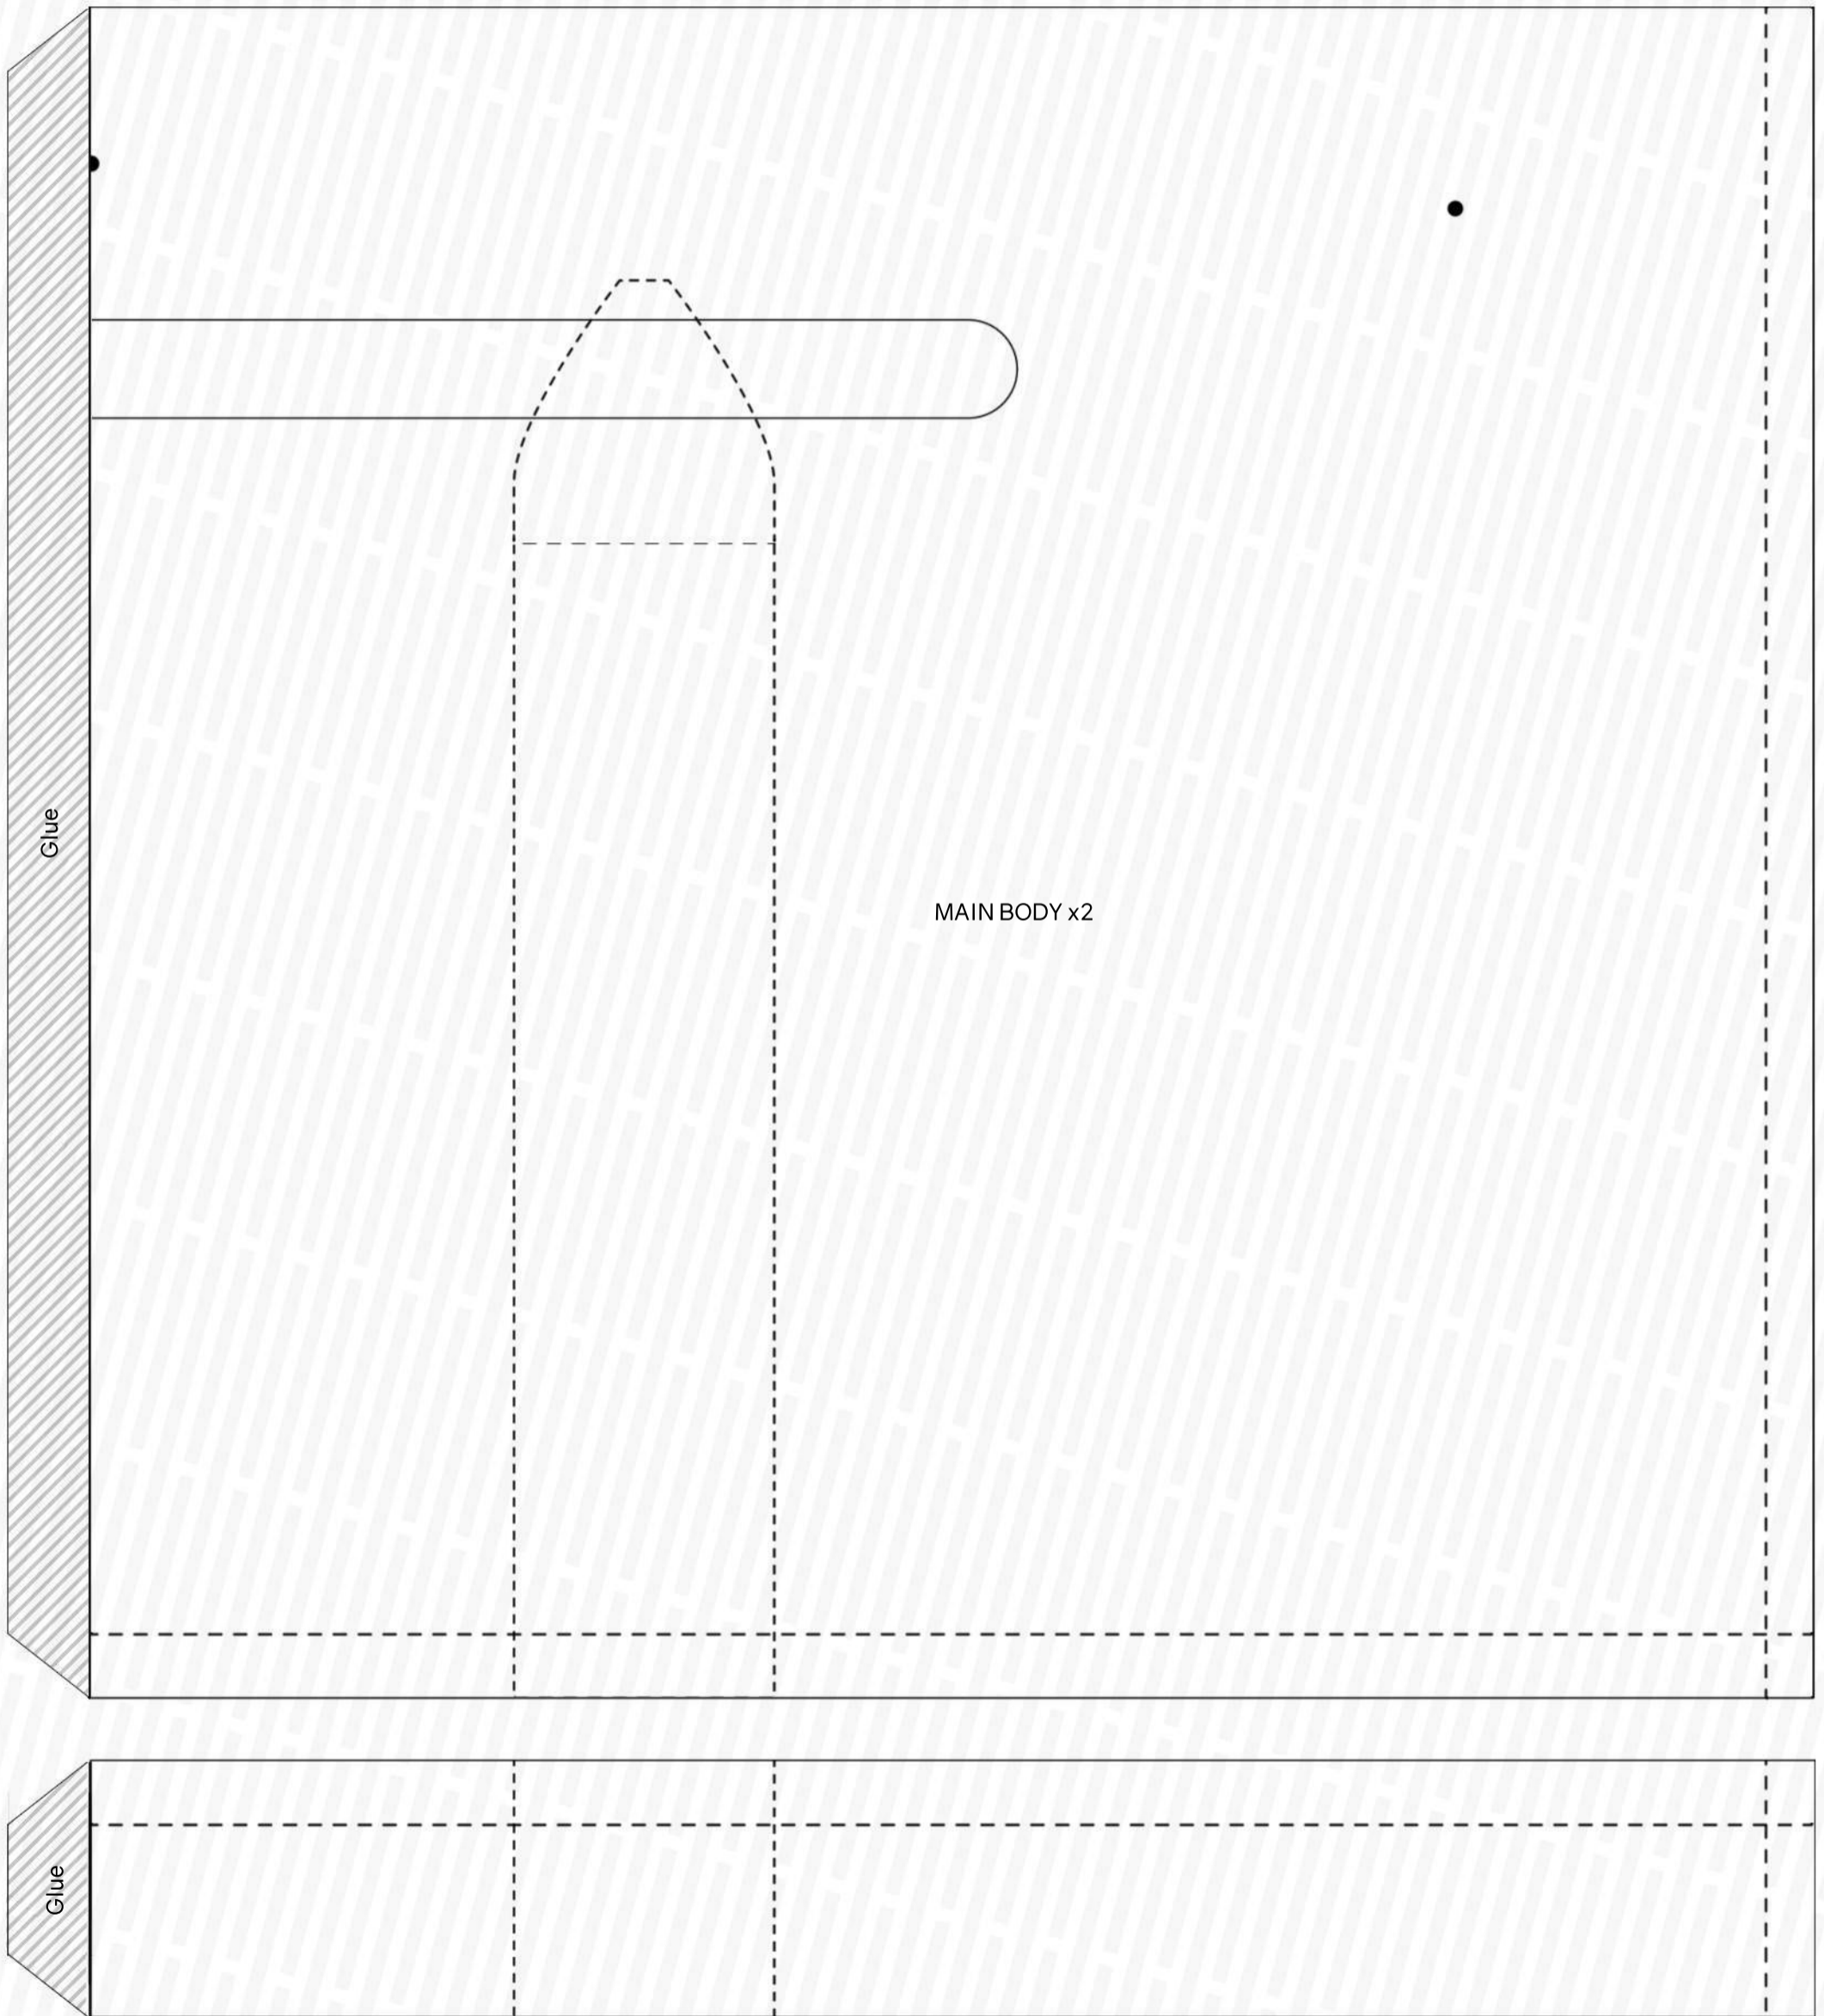

HAHNS ATELIER

www.youtube.com/c/HahnsAtelier
Instagram:hahn_atelier

GARDEN PARTY SHOPPER

HAHNS ATELIER

www.youtube.com/c/HahnsAtelier
Instagram:hahn_atelier

GARDEN PARTY SHOPPER

18cm

BOTTOM

38cm

HAHNS ATELIER

www.youtube.com/c/HahnsAtelier
Instagram:hahn_atelier

GARDEN PARTY SHOPPER

SIDE BAND x4

HANDLE x2

TOP EDGE BIAS x2

PIPING

ZIPPER FRAME