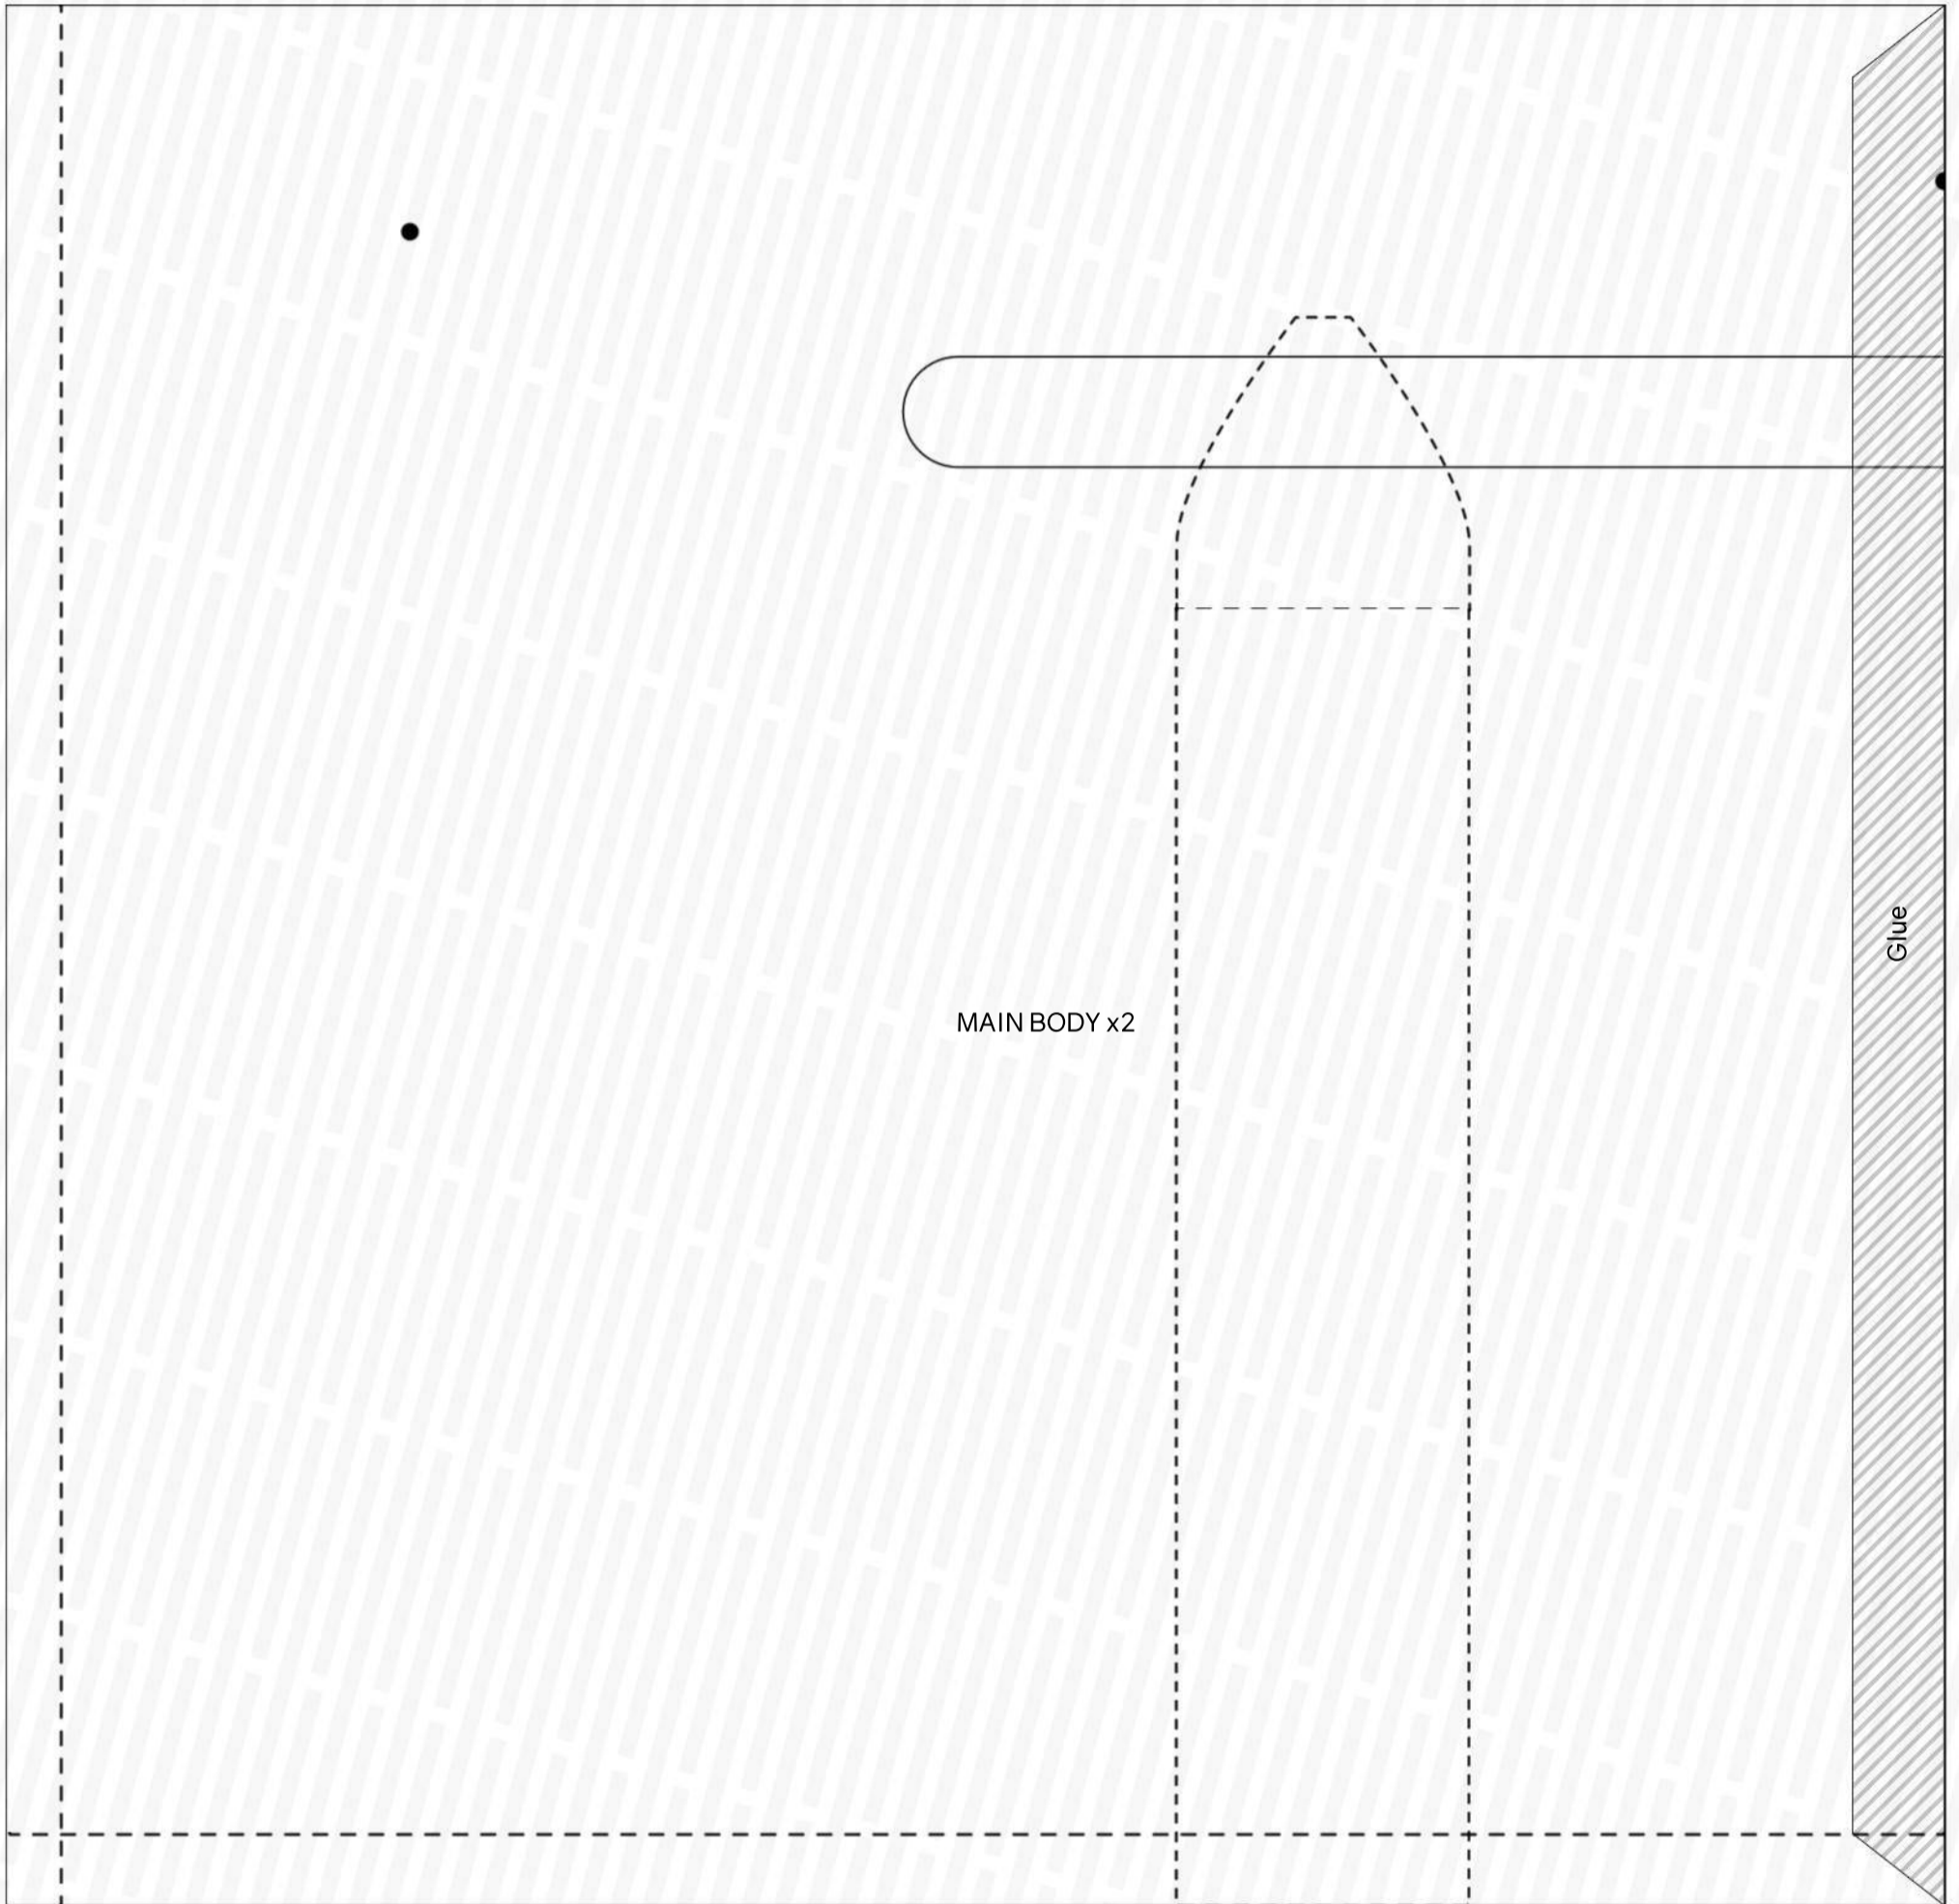

HAHNS ATELIER

www.youtube.com/c/HahnsAtelier
Instagram:hahn_atelier

GARDEN PARTY SHOPPER

HAHNS ATELIER

www.youtube.com/c/HahnsAtelier
Instagram:hahn_atelier

GARDEN PARTY SHOPPER

18cm

BOTTOM

38cm

HAHNS ATELIER

www.youtube.com/c/HahnsAtelier
Instagram:hahn_atelier

GARDEN PARTY SHOPPER

SIDE BAND x4

HANDLE x2

TOP EDGE BIAS x2

PIPING

ZIPPER FRAME