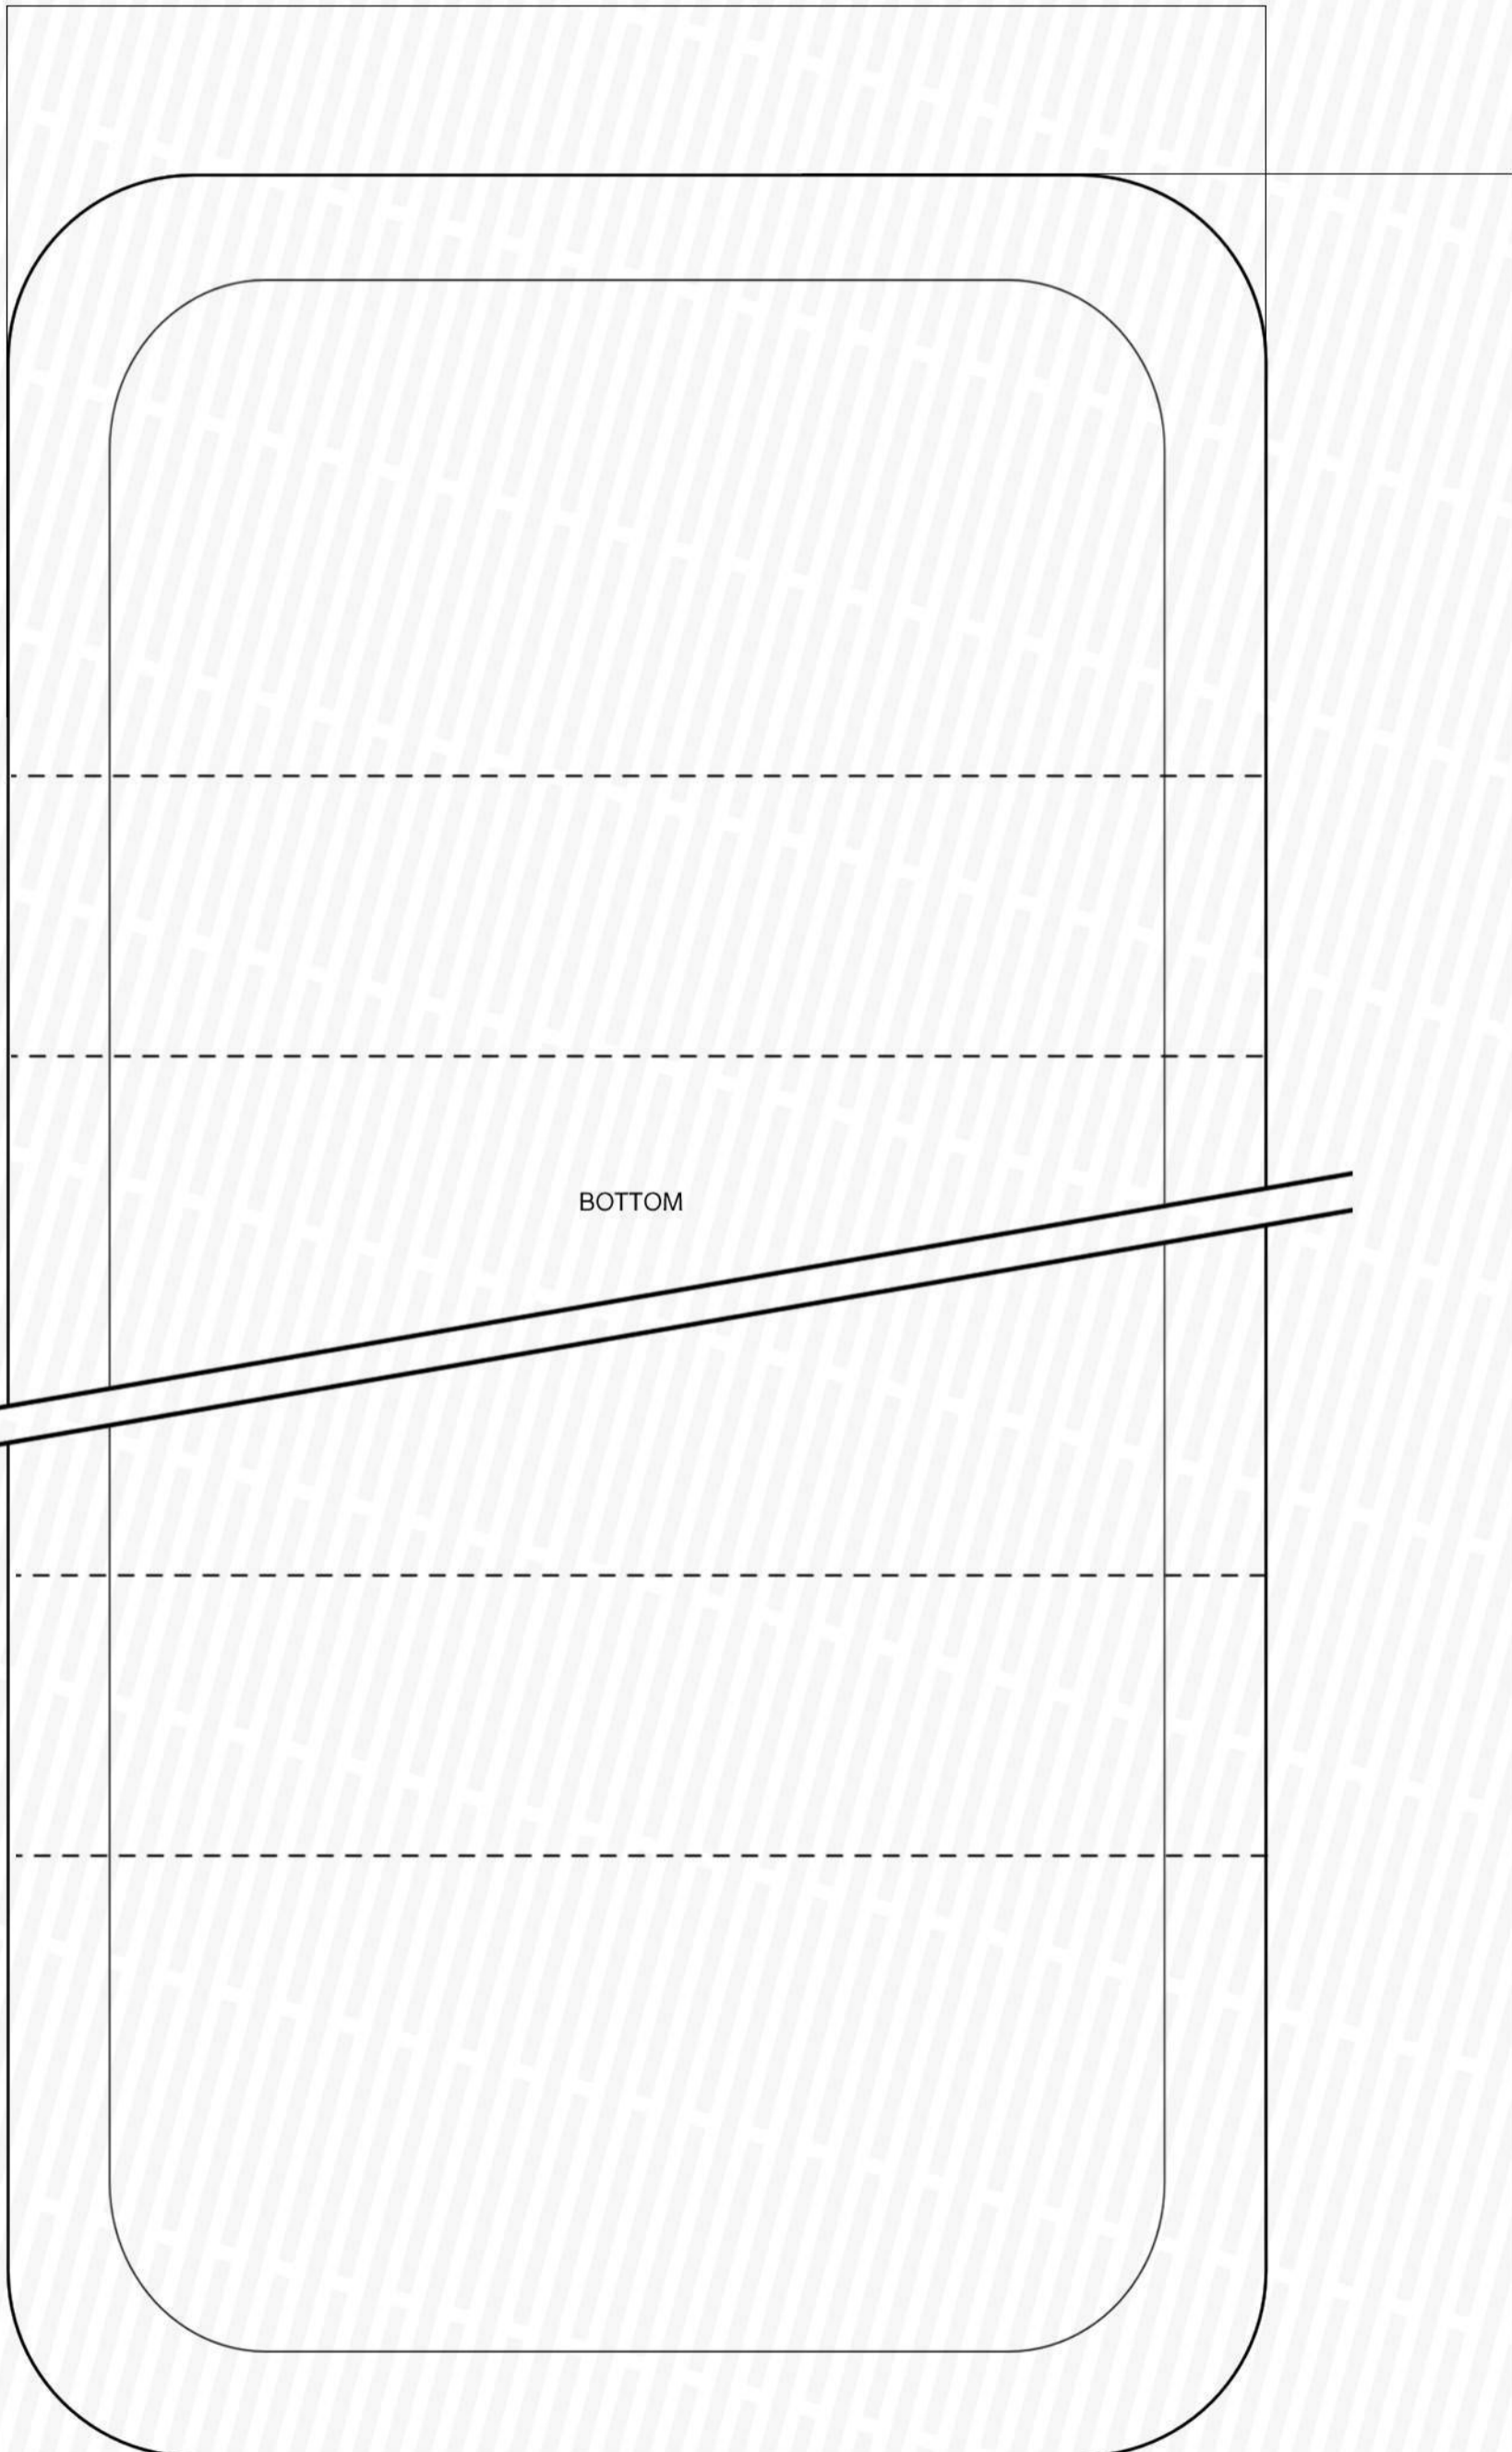

HAHNS ATELIER

www.youtube.com/c/HahnsAtelier
Instagram:hahn_atelier

GARDEN PARTY SHOPPER

HAHNS ATELIER

www.youtube.com/c/HahnsAtelier
Instagram:hahn_atelier

GARDEN PARTY SHOPPER

18cm

BOTTOM

38cm

HAHNS ATELIER

www.youtube.com/c/HahnsAtelier
Instagram:hahn_atelier

GARDEN PARTY SHOPPER

SIDE BAND x4

HANDLE x2

TOP EDGE BIAS x2

PIPING

ZIPPER FRAME