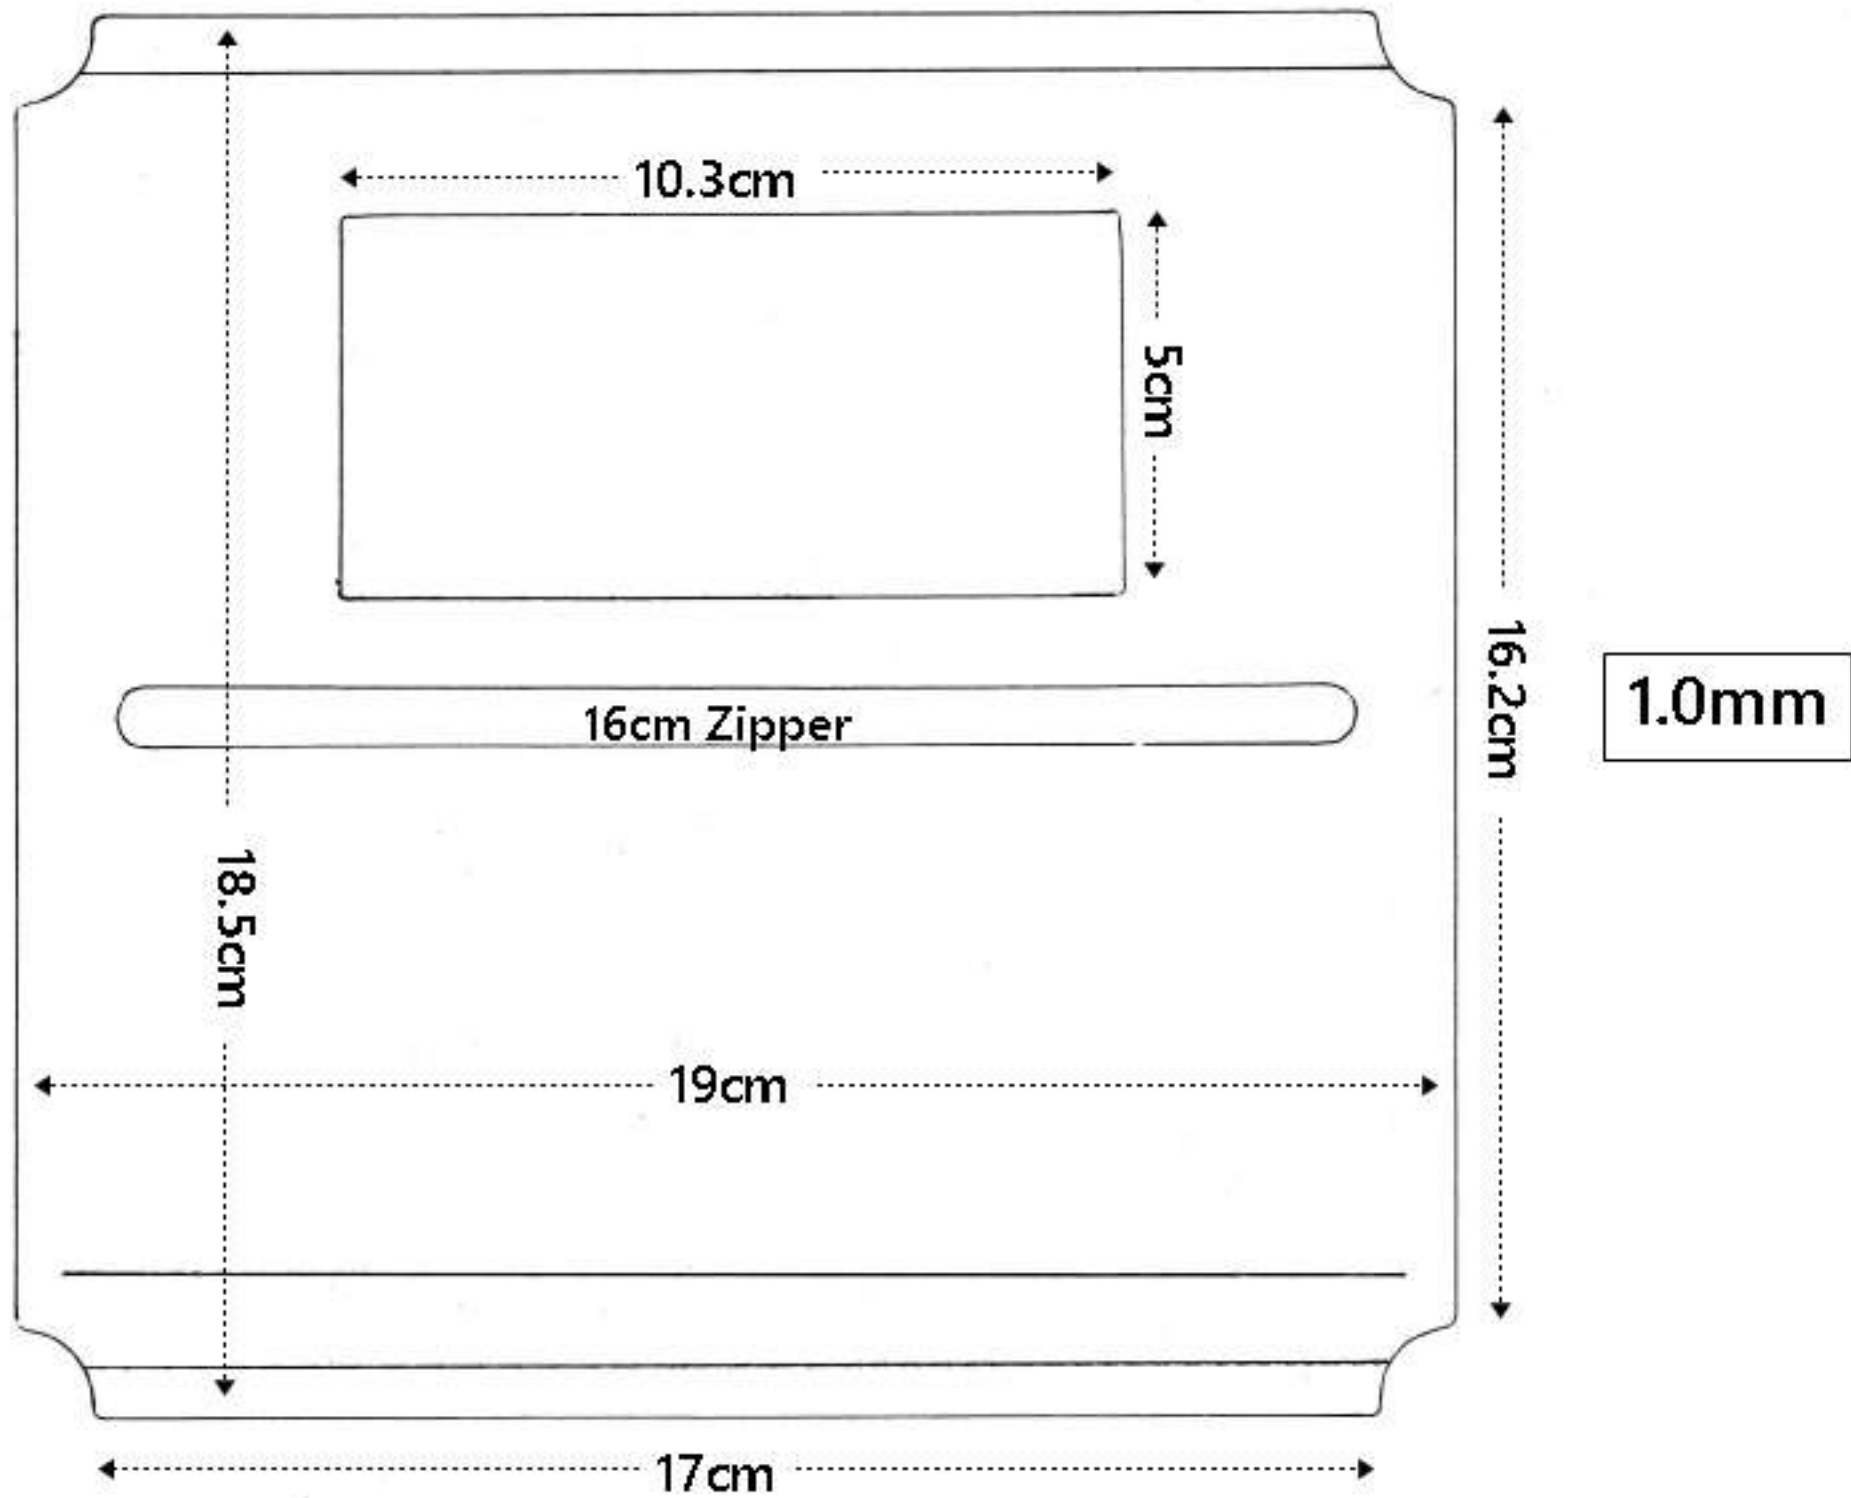

1.5~2.0mm

21.5cm

2.5cm

21cm

1.0mm

No.5
Zipper 50cm

Maju T works