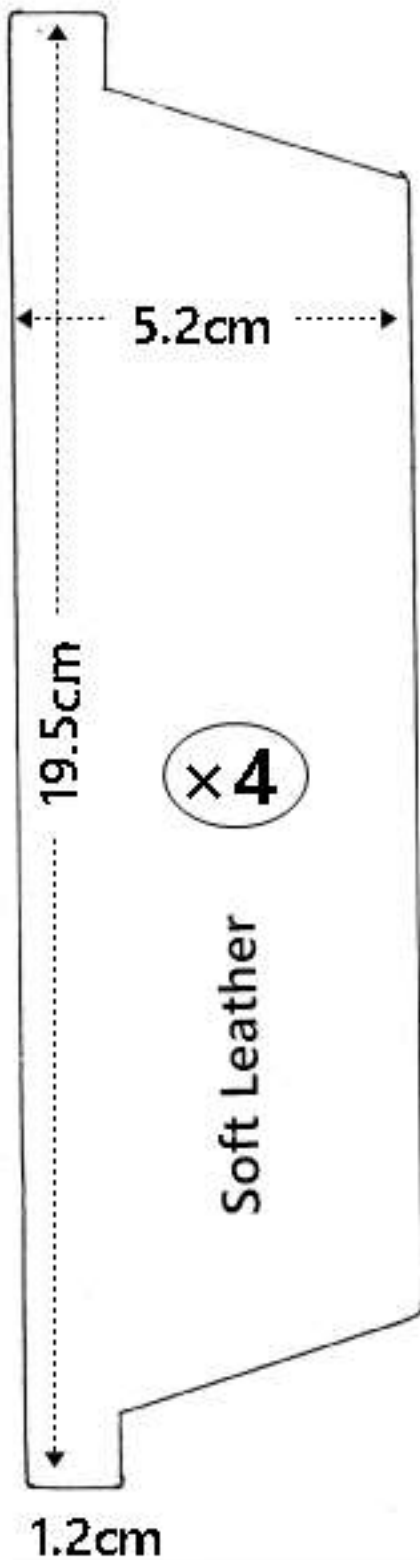

1.5~2.0mm

21.5cm

2.5cm

21cm

1.0mm

No.5
Zipper 50cm

Maju T works