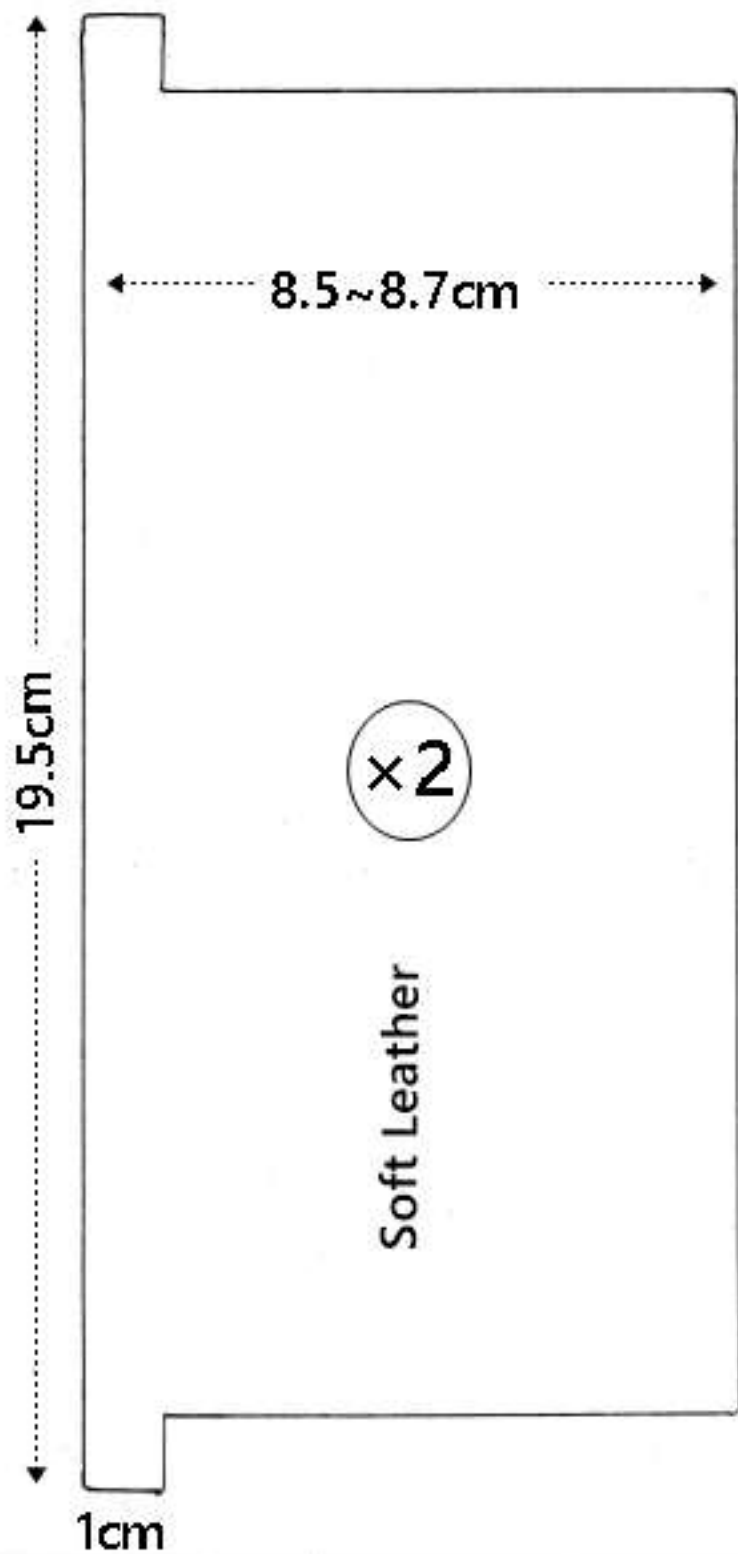

1.5~2.0mm

21.5cm

2.5cm

21cm

1.0mm

No.5
Zipper 50cm

Maju T works