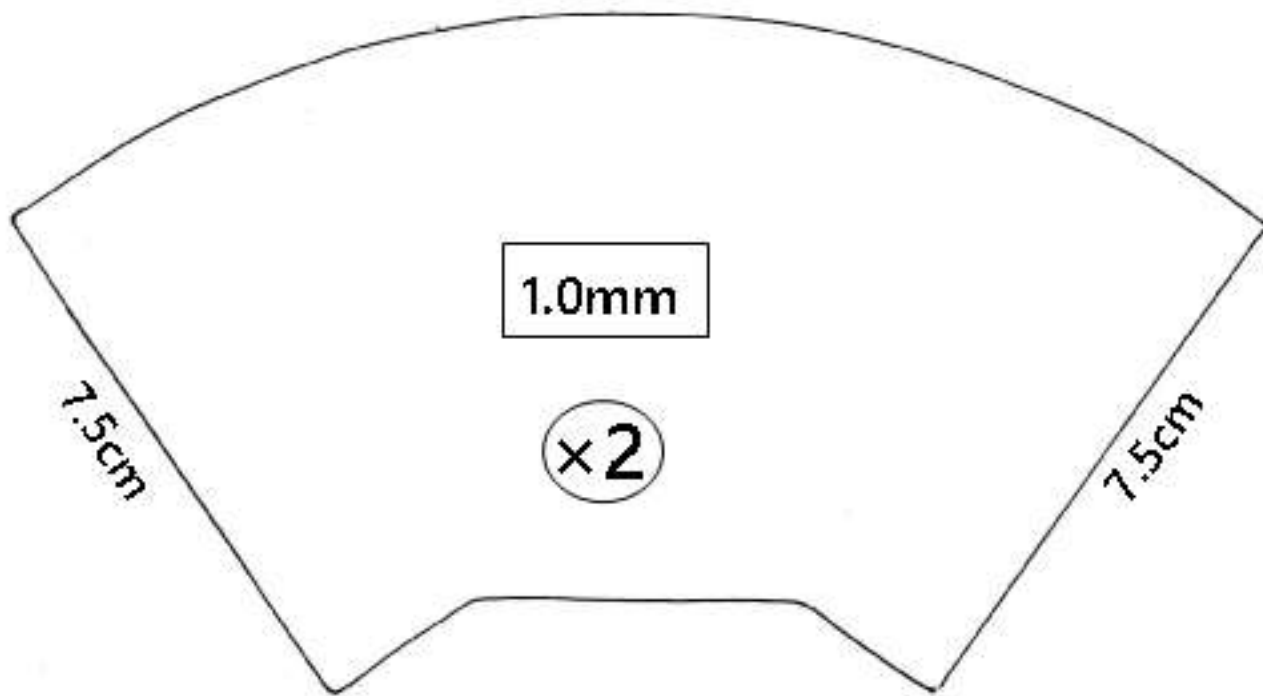

1.5~2.0mm

21.5cm

2.5cm

21cm

1.0mm

No.5
Zipper 50cm

Maju T works