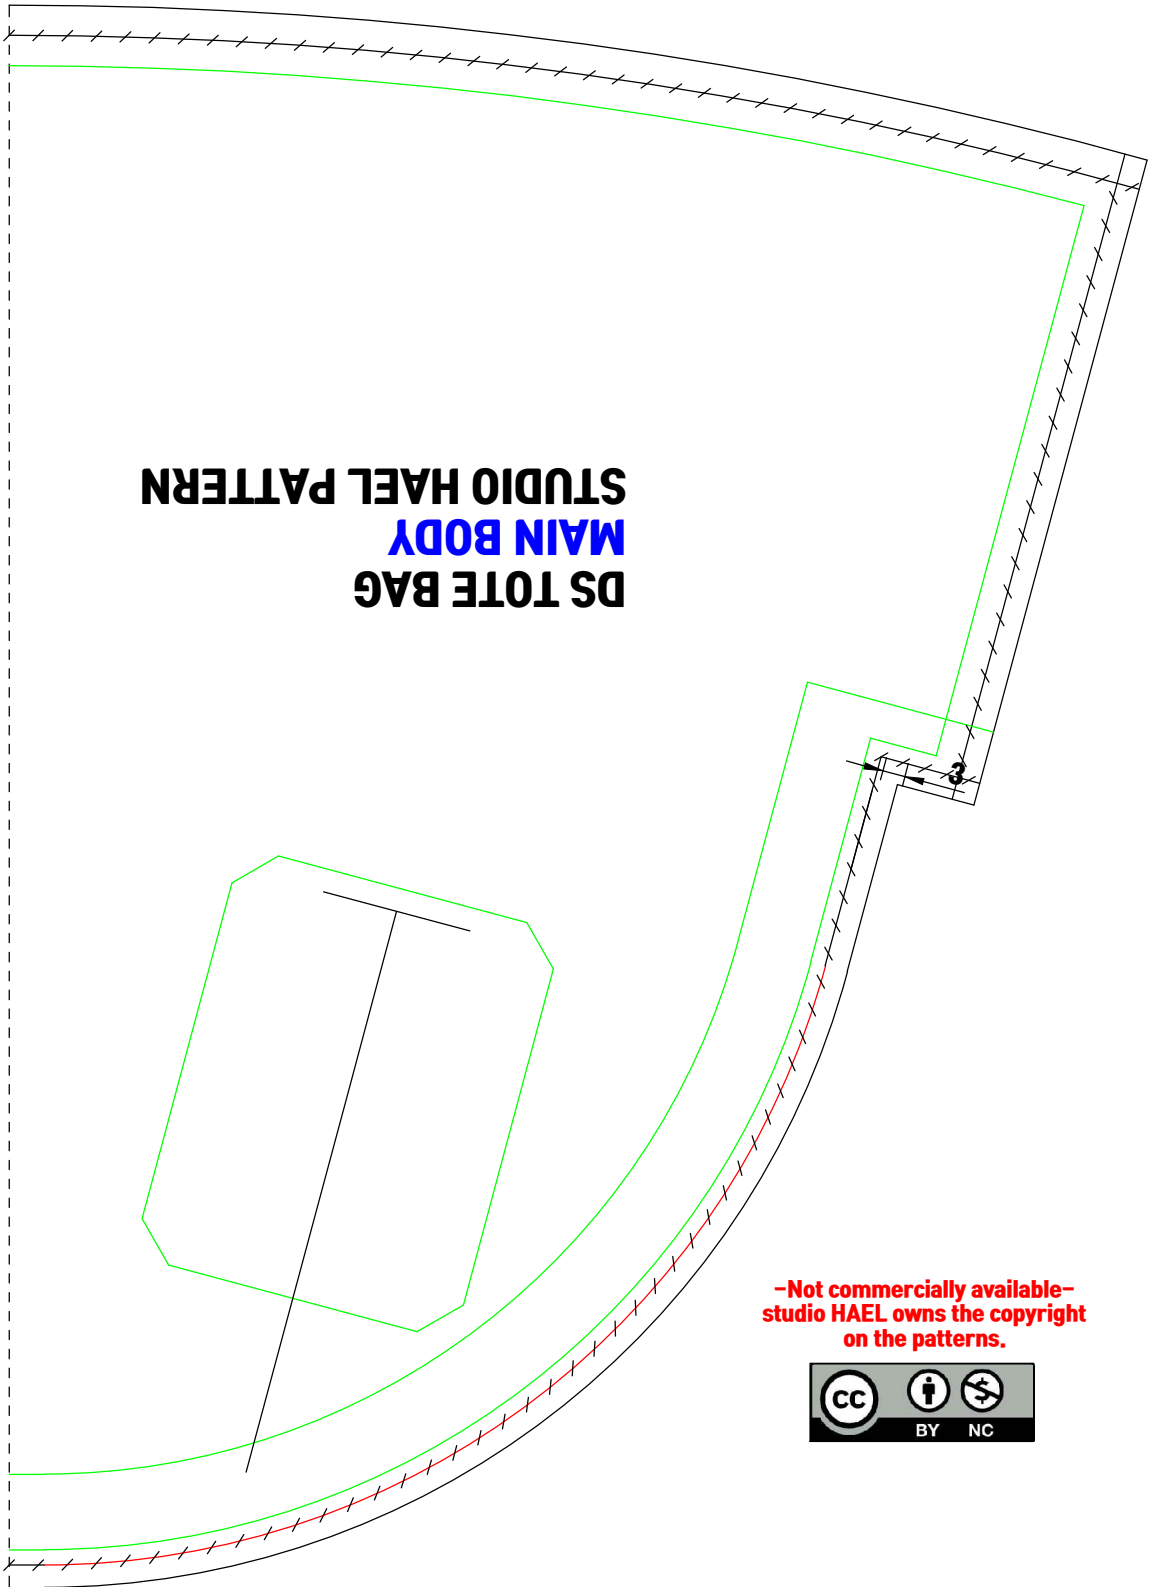

**DS TOTE BAG**  
**MAIN BODY**  
**STUDIO HAEL PATTERN**

**-Not commercially available-  
studio HAEL owns the copyright  
on the patterns.**

50 50mm(actual size)

**-Not commercially available-  
studio HAEL owns the copyright  
on the patterns.**

50 **50mm(actual size)**

**DS TOTE BAG**  
**REINFORCEMENT/MAIN BODY**  
**STUDIO HAEL PATTERN**

**-Not commercially available-  
studio HAEL owns the copyright  
on the patterns.**

50  
50mm(actual size)

**-Not commercially available-  
studio HAEL owns the copyright  
on the patterns.**

50  50mm(actual size)

**DS TOTE BAG**  
**LINING/MAIN BODY**  
**STUDIO HAEL PATTERN**

**-Not commercially available-**  
**studio HAEL owns the copyright**  
**on the patterns.**