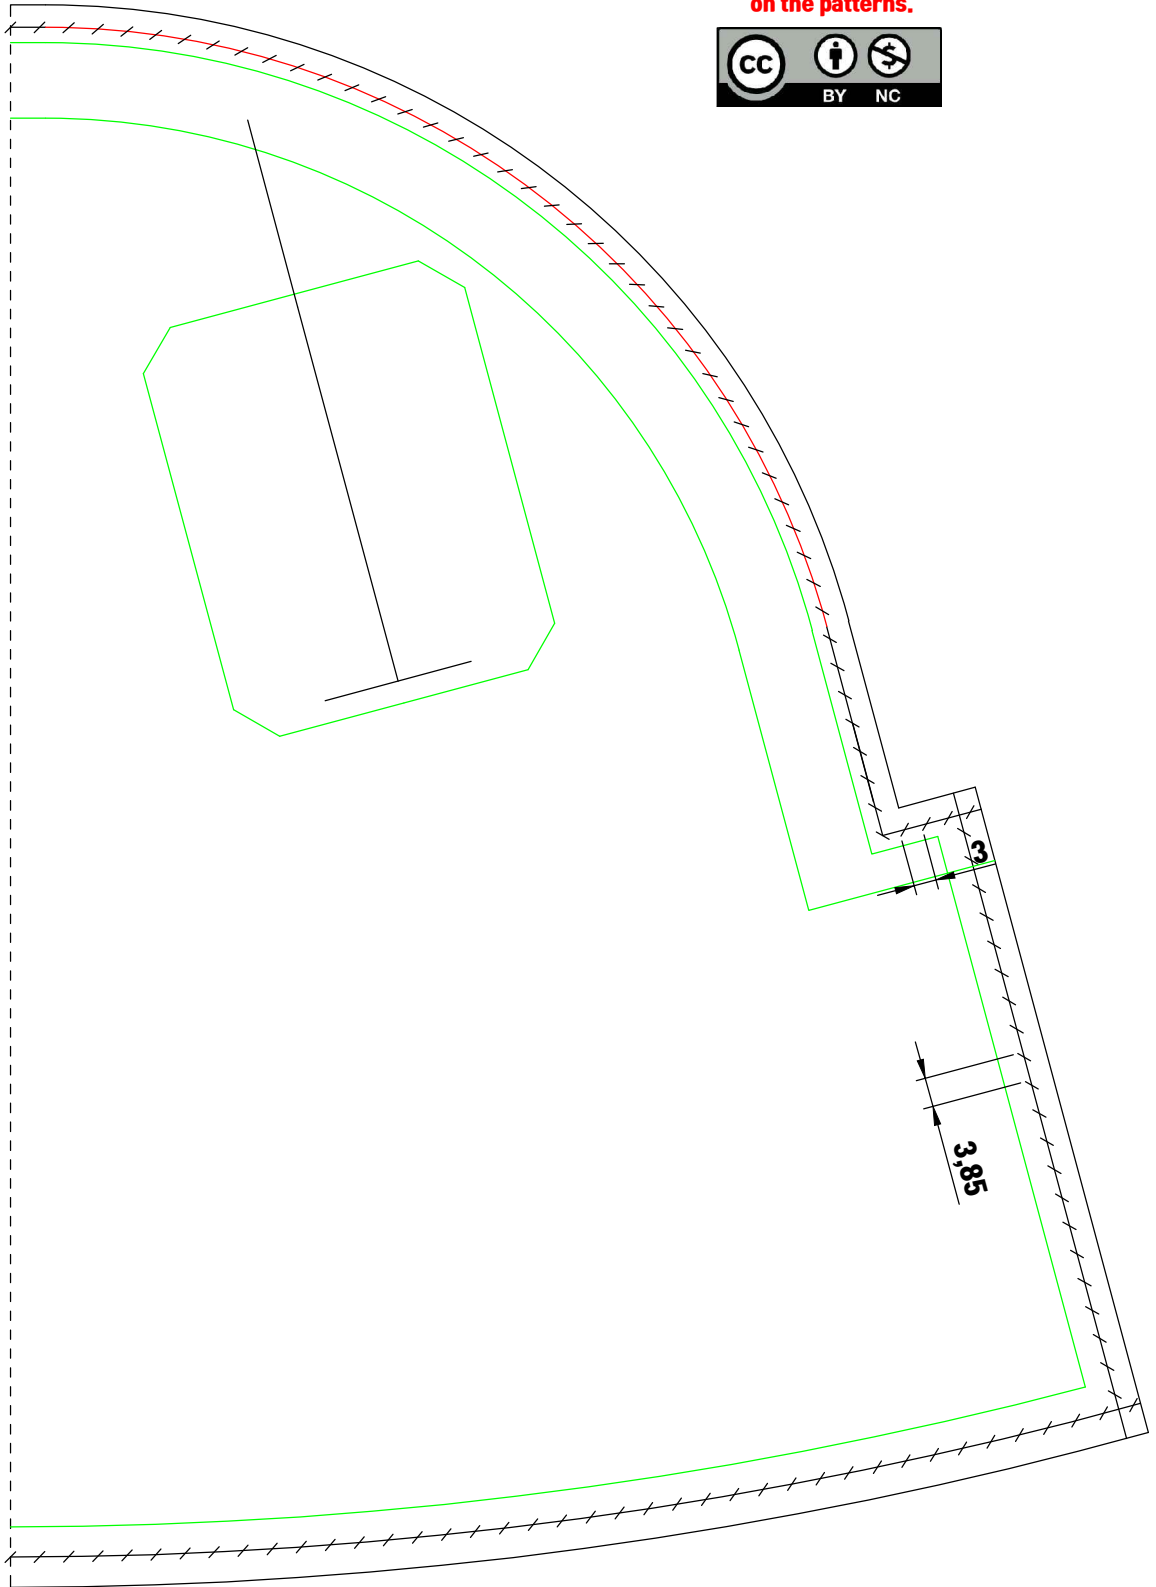

**DS TOTE BAG**  
**MAIN BODY**  
**STUDIO HAEL PATTERN**

**-Not commercially available-  
studio HAEL owns the copyright  
on the patterns.**

50 50mm(actual size)

**-Not commercially available-  
studio HAEL owns the copyright  
on the patterns.**

50 **50mm(actual size)**

**DS TOTE BAG**  
**REINFORCEMENT/MAIN BODY**  
**STUDIO HAEL PATTERN**

**-Not commercially available-  
studio HAEL owns the copyright  
on the patterns.**

50  
50mm(actual size)

**-Not commercially available-  
studio HAEL owns the copyright  
on the patterns.**

50  50mm(actual size)

**DS TOTE BAG**  
**LINING/MAIN BODY**  
**STUDIO HAEL PATTERN**

**-Not commercially available-**  
**studio HAEL owns the copyright**  
**on the patterns.**