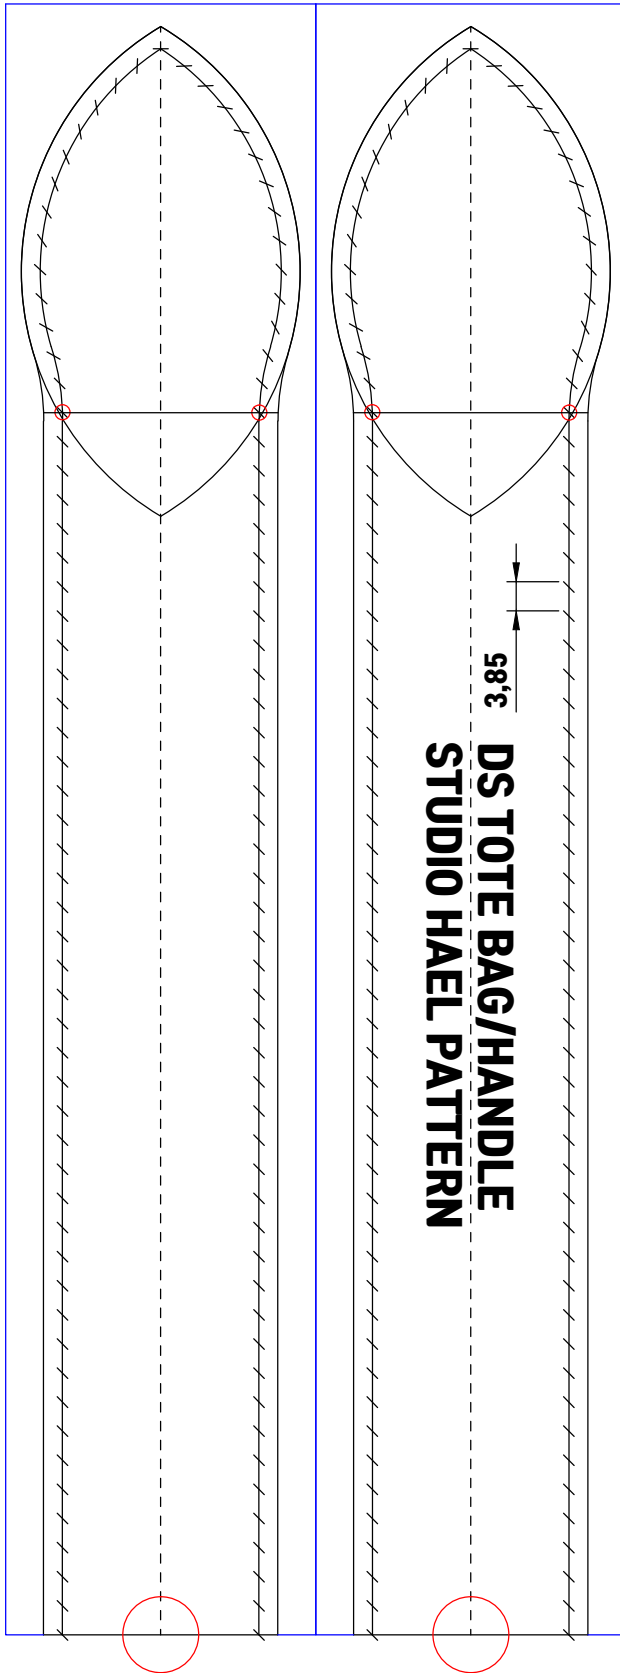

50 50mm(actual size)