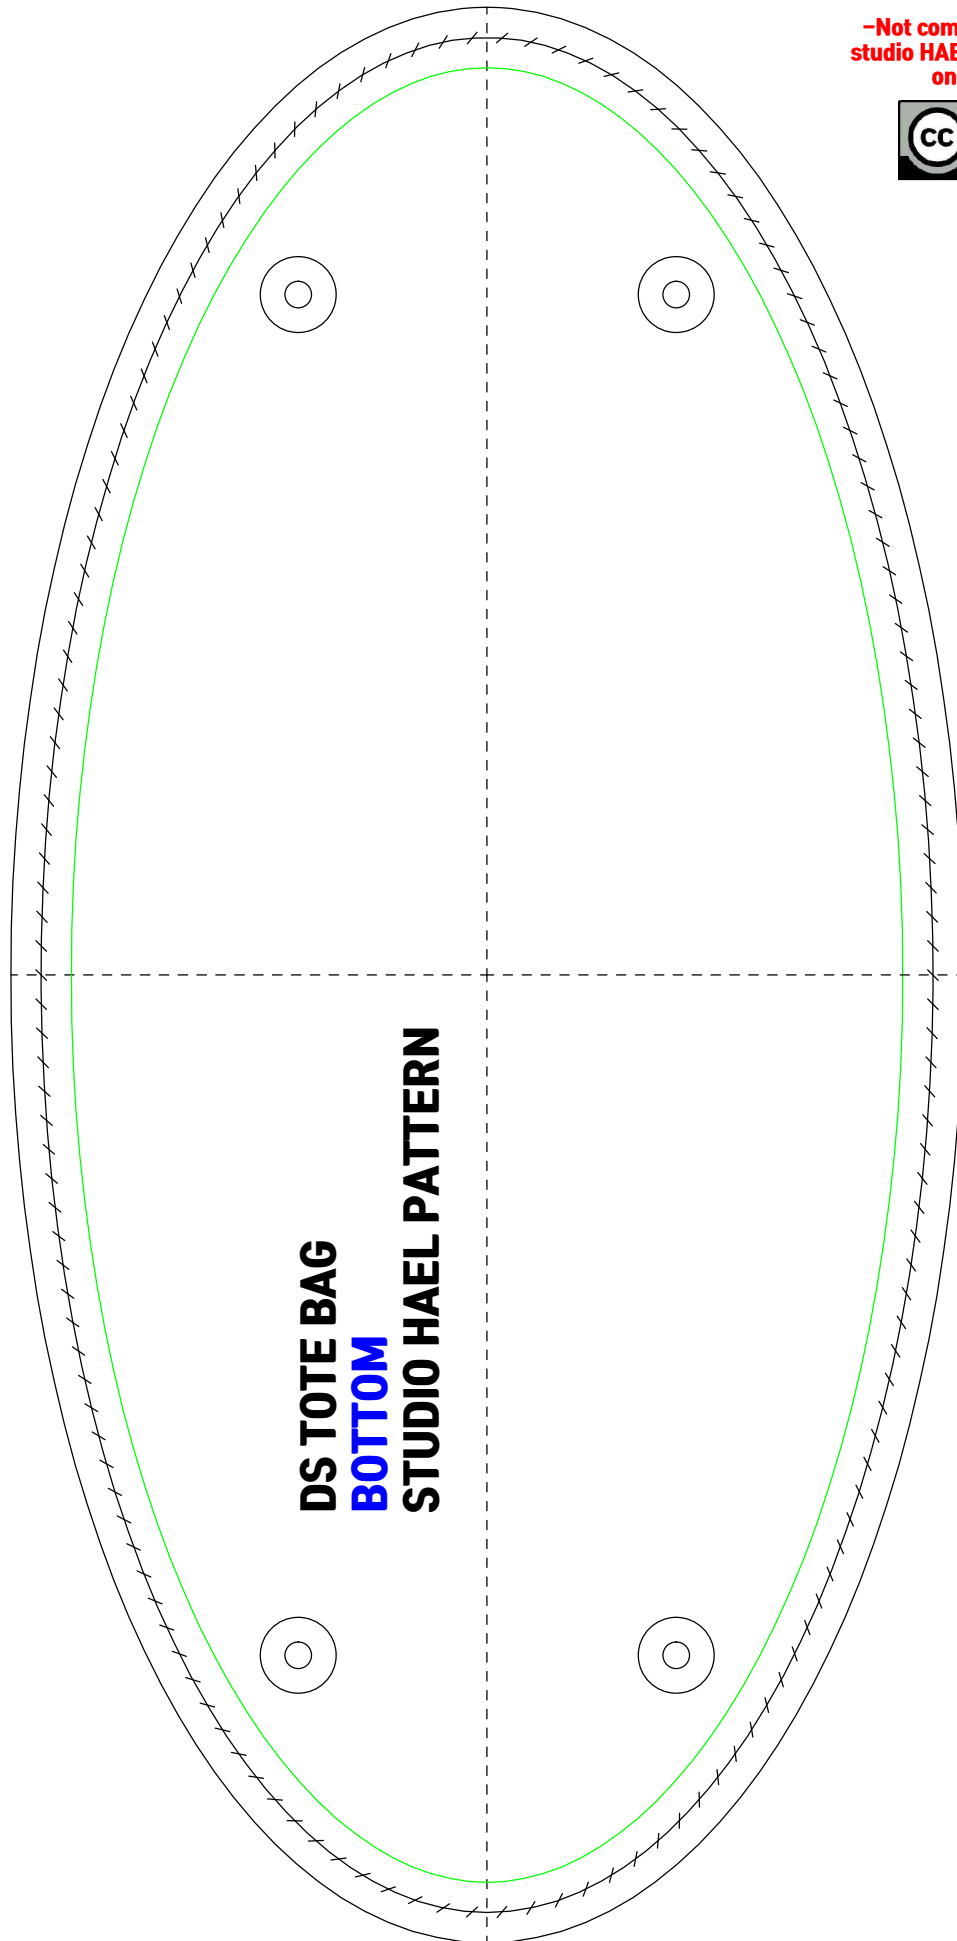

50 **50mm(actual size)**

**DS TOTE BAG**  
**REINFORCEMENT/MAIN BODY**  
**STUDIO HAEL PATTERN**

**-Not commercially available-  
studio HAEL owns the copyright  
on the patterns.**

50  
50mm(actual size)

50 50mm(actual size)

-Not commercially available-  
studio HAEL owns the copyright  
on the patterns.

**DS TOTE BAG**  
**REINFORCEMENT/BODY LINING**  
**STUDIO HAEL PATTERN**

-Not commercially available-  
studio HAEL owns the copyright  
on the patterns.