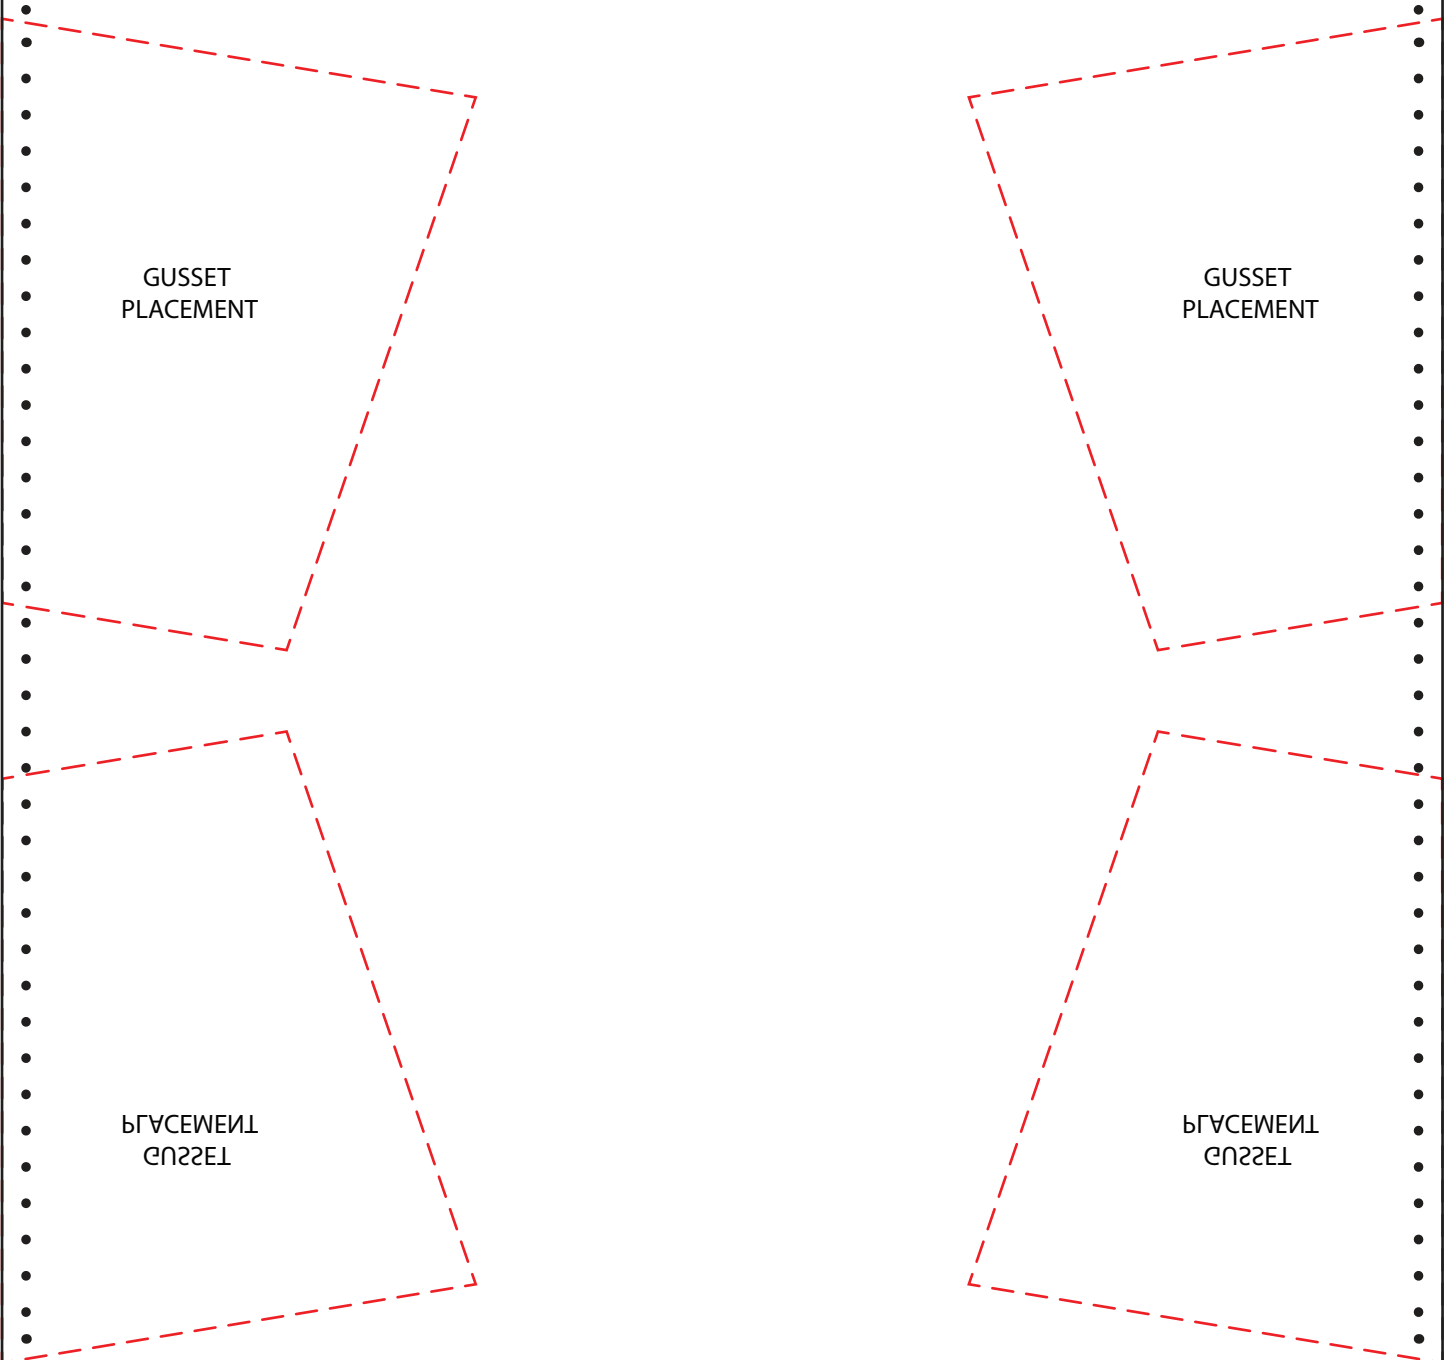

FLAT ANGLED  
SIMPLE GUSSETED LEATHER CLUTCH TEMPLATE SET  
7.5" x 10.5"  
(190.5mm x 266.7mm)  
MAKESUPPLY

GUSSET  
PLACEMENT

GUSSET  
PLACEMENT

GUSSET  
PLACEMENT

GUSSET  
PLACEMENT

ANGLED  
SIMPLE GUSSETED LEATHER CLUTCH TEMPLATE SET  
7.5" x 10.5"  
(190.5mm x 266.7mm)  
MAKESUPPLY

GUSSET  
PLACEMENT

GUSSET  
PLACEMENT

PLACEMENT  
GUSSET

PLACEMENT  
GUSSET

FLAT  
SIMPLE GUSSETED LEATHER CLUTCH TEMPLATE SET  
7.5" x 10.5"  
(190.5mm x 266.7mm)  
MAKESUPPLY

GUSSET  
PLACEMENT

GUSSET  
PLACEMENT

**NOTE!**  
**MAKE SURE TO PRINT ALL PAGES TO 100% SCALE**