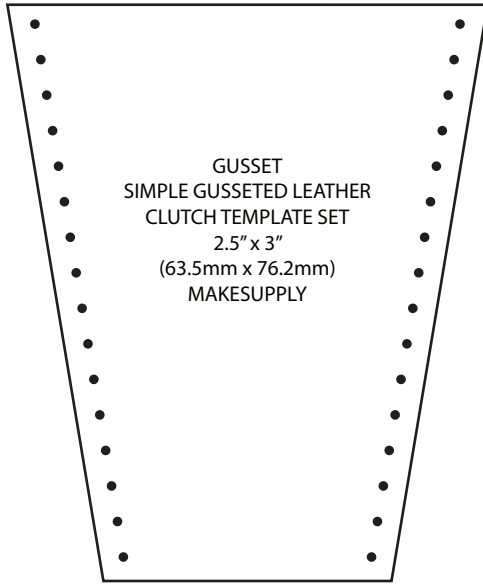

FLAT ANGLED  
SIMPLE GUSSETED LEATHER CLUTCH TEMPLATE SET  
7.5" x 10.5"  
(190.5mm x 266.7mm)  
MAKESUPPLY

GUSSET  
PLACEMENT

GUSSET  
PLACEMENT

GUSSET  
PLACEMENT

GUSSET  
PLACEMENT

ANGLED  
SIMPLE GUSSETED LEATHER CLUTCH TEMPLATE SET  
7.5" x 10.5"  
(190.5mm x 266.7mm)  
MAKESUPPLY

GUSSET  
PLACEMENT

GUSSET  
PLACEMENT

PLACEMENT  
GUSSET

PLACEMENT  
GUSSET

FLAT  
SIMPLE GUSSETED LEATHER CLUTCH TEMPLATE SET  
7.5" x 10.5"  
(190.5mm x 266.7mm)  
MAKESUPPLY

GUSSET  
PLACEMENT

GUSSET  
PLACEMENT