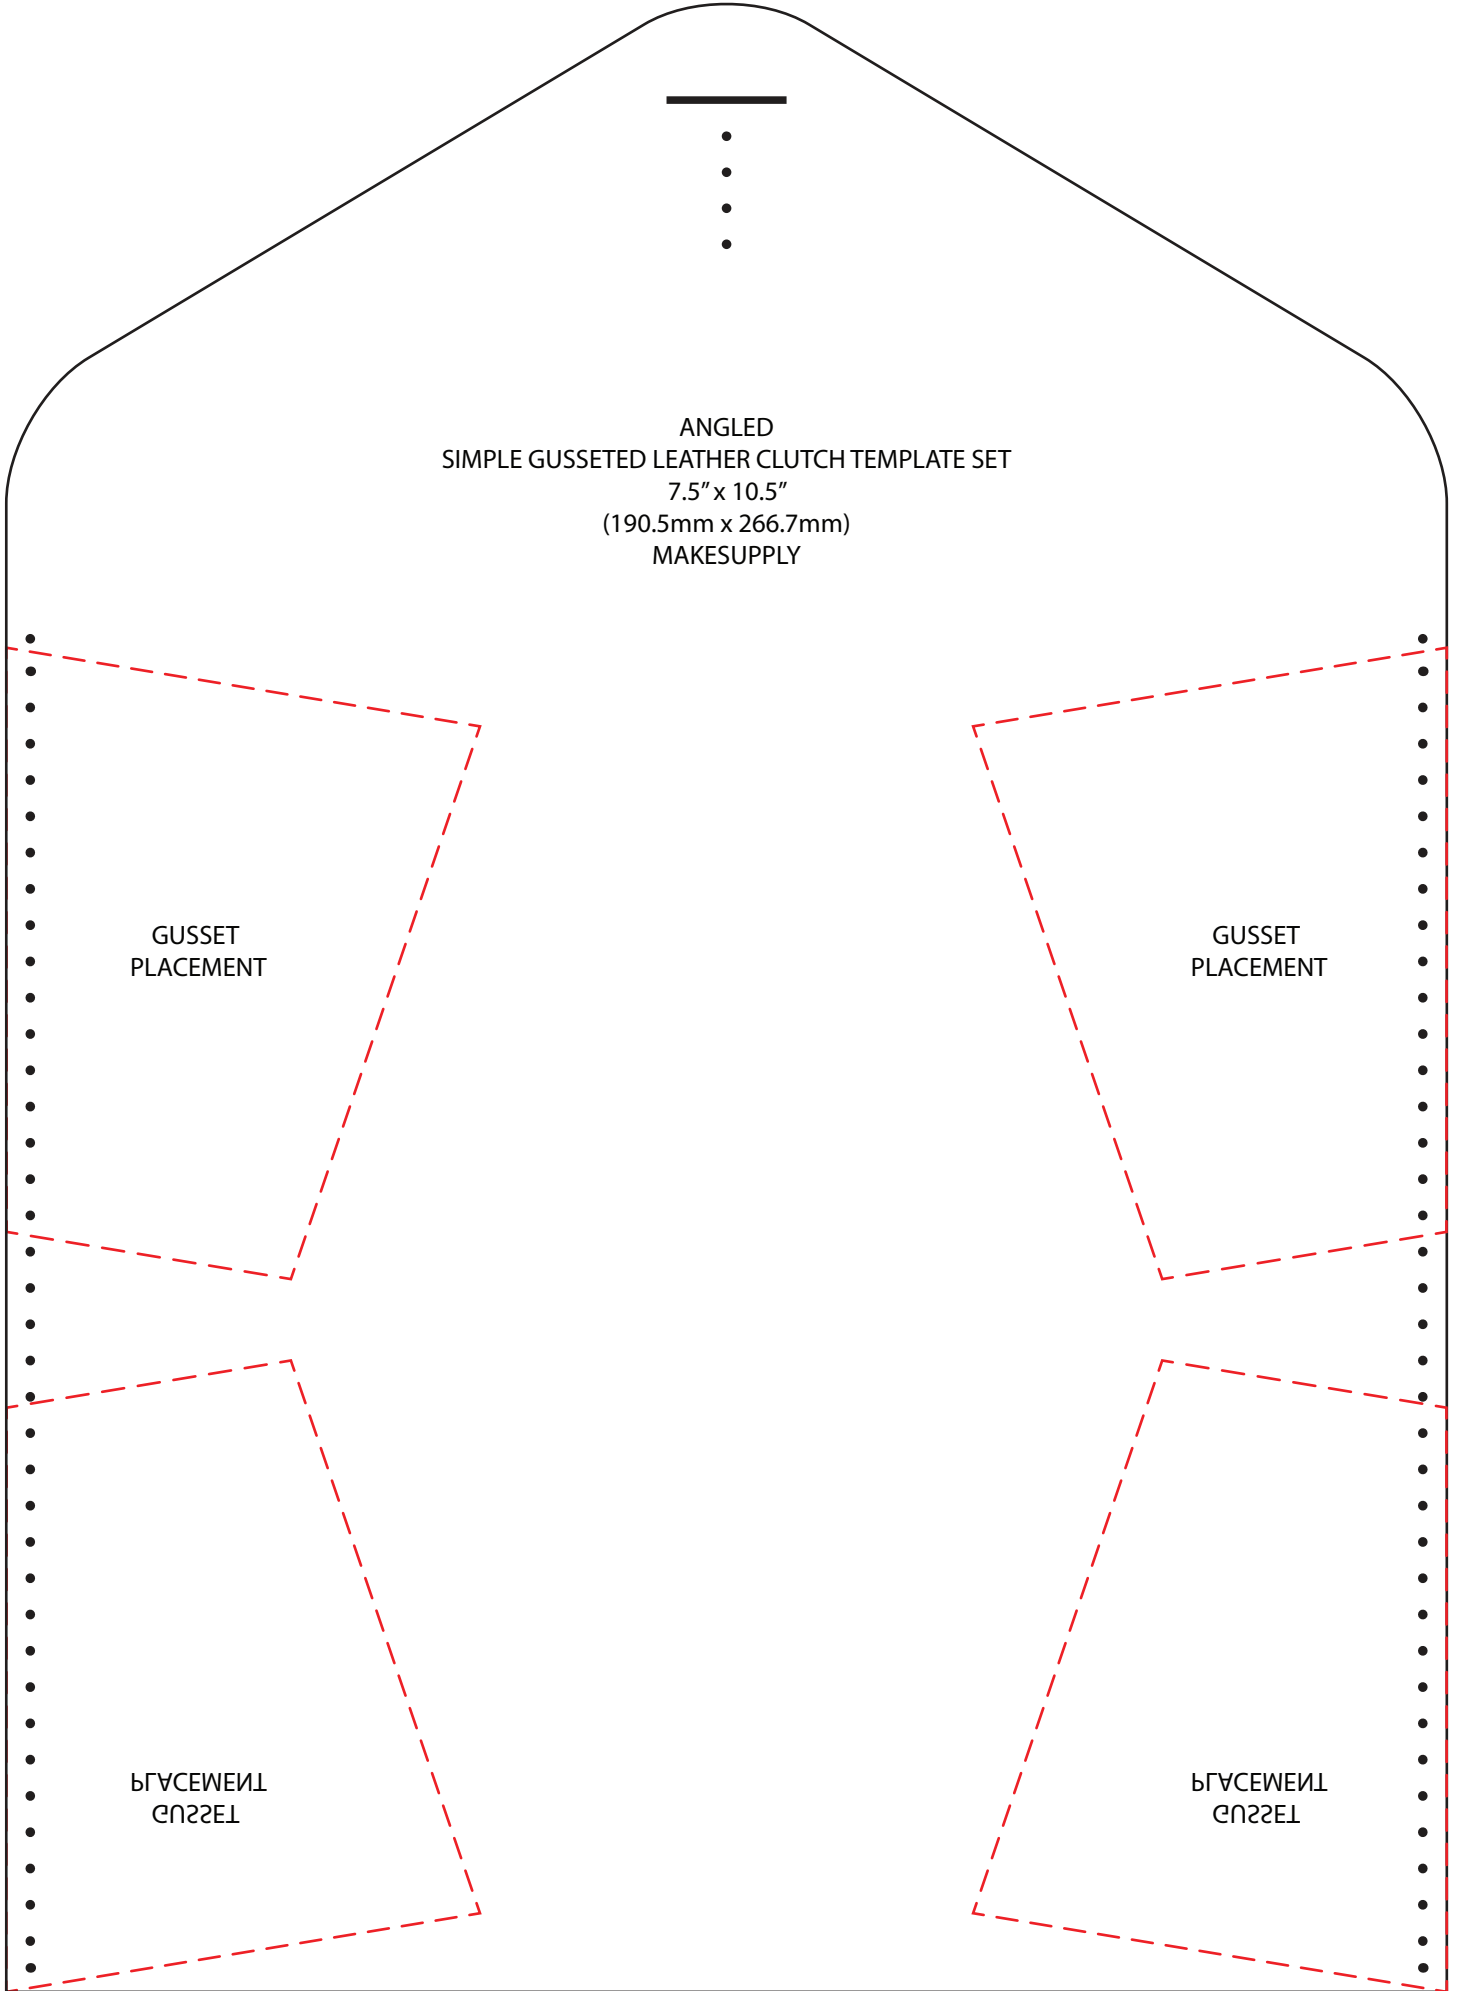

FLAT ANGLED  
SIMPLE GUSSETED LEATHER CLUTCH TEMPLATE SET  
7.5" x 10.5"  
(190.5mm x 266.7mm)  
MAKESUPPLY

GUSSET  
PLACEMENT

GUSSET  
PLACEMENT

GUSSET  
PLACEMENT

GUSSET  
PLACEMENT

ANGLED  
SIMPLE GUSSETED LEATHER CLUTCH TEMPLATE SET  
7.5" x 10.5"  
(190.5mm x 266.7mm)  
MAKESUPPLY

GUSSET  
PLACEMENT

GUSSET  
PLACEMENT

PLACEMENT  
GUSSET

PLACEMENT  
GUSSET

FLAT  
SIMPLE GUSSETED LEATHER CLUTCH TEMPLATE SET  
7.5" x 10.5"  
(190.5mm x 266.7mm)  
MAKESUPPLY

GUSSET  
PLACEMENT

GUSSET  
PLACEMENT

**NOTE!**  
**MAKE SURE TO PRINT ALL PAGES TO 100% SCALE**