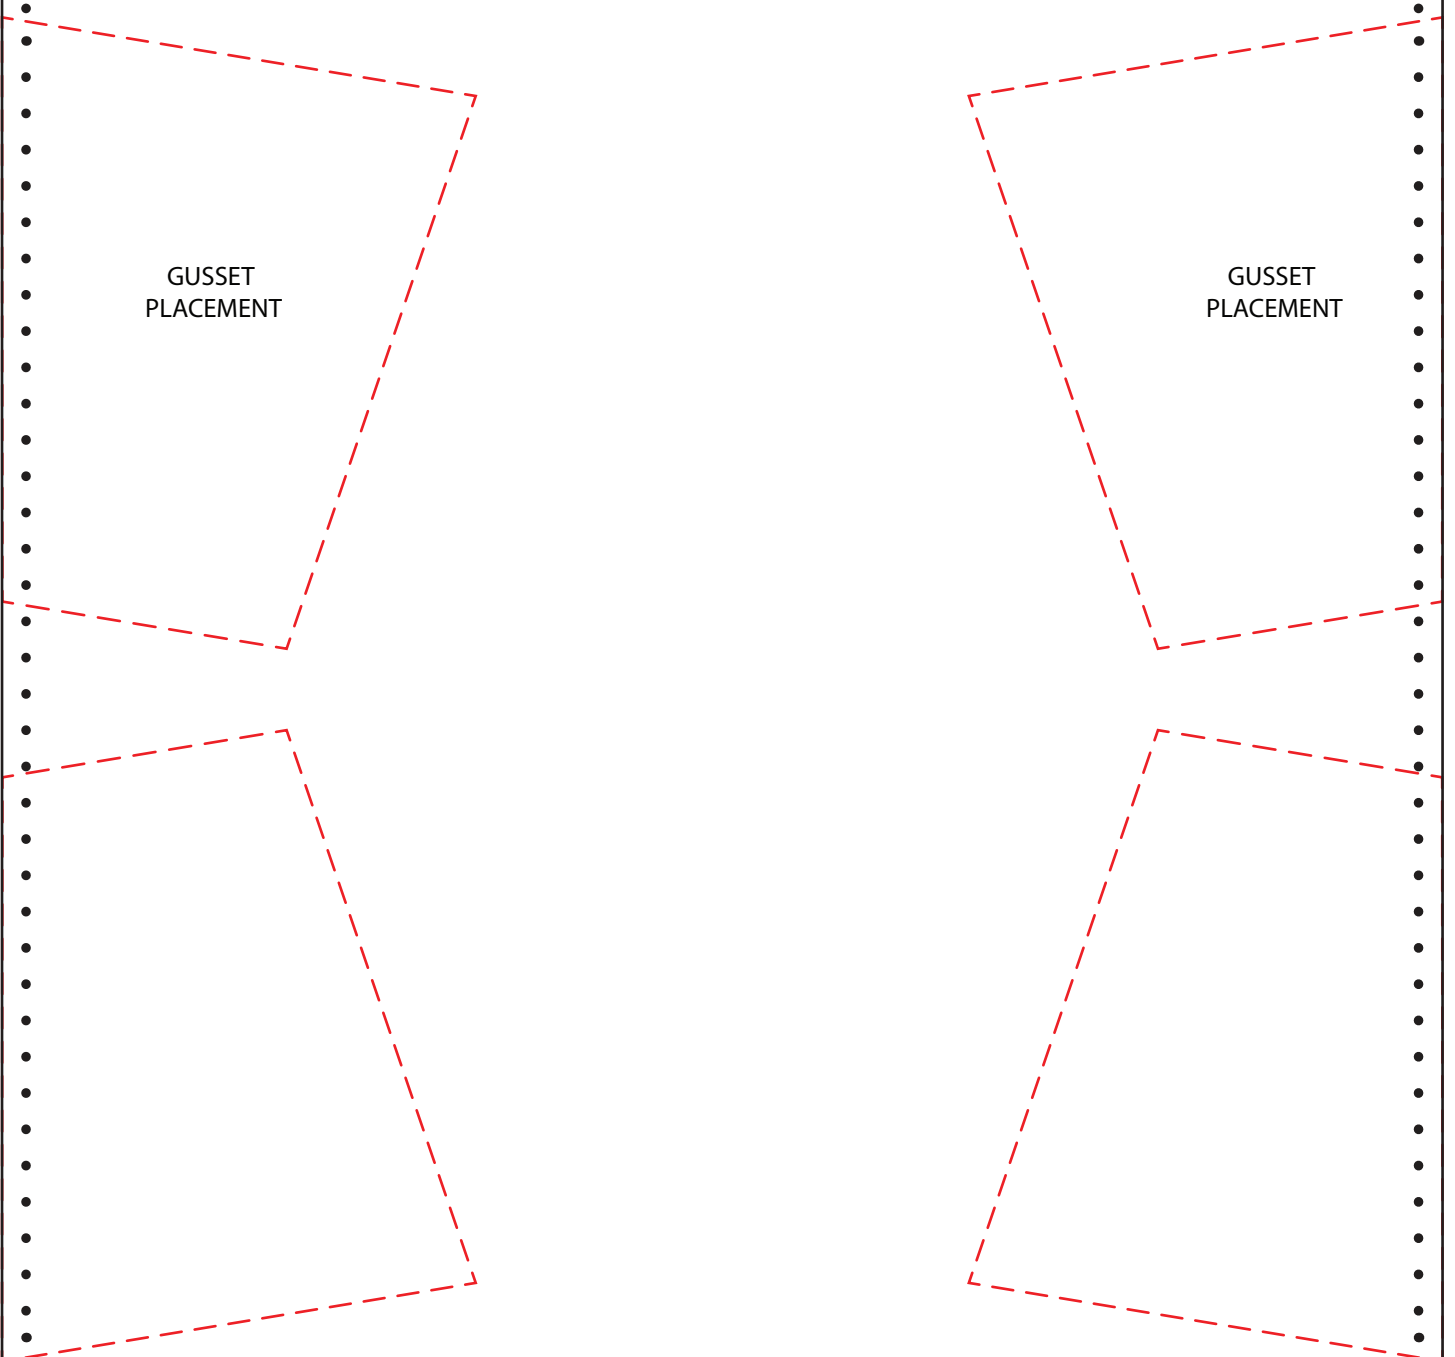

FLAT ANGLED  
SIMPLE GUSSETED LEATHER CLUTCH TEMPLATE SET  
7.5" x 10.5"  
(190.5mm x 266.7mm)  
MAKESUPPLY

GUSSET  
PLACEMENT

GUSSET  
PLACEMENT

GUSSET  
PLACEMENT

GUSSET  
PLACEMENT

ANGLED  
SIMPLE GUSSETED LEATHER CLUTCH TEMPLATE SET  
7.5" x 10.5"  
(190.5mm x 266.7mm)  
MAKESUPPLY

GUSSET  
PLACEMENT

GUSSET  
PLACEMENT

PLACEMENT  
GUSSET

PLACEMENT  
GUSSET

FLAT  
SIMPLE GUSSETED LEATHER CLUTCH TEMPLATE SET  
7.5" x 10.5"  
(190.5mm x 266.7mm)  
MAKESUPPLY

GUSSET  
PLACEMENT

GUSSET  
PLACEMENT

**NOTE!**  
**MAKE SURE TO PRINT ALL PAGES TO 100% SCALE**