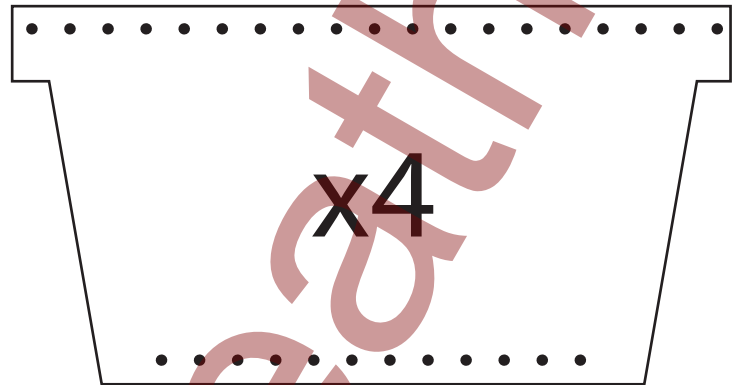

UNIQUE Snake Leather Wallet_ card holder pattern

UNIQUE Snake Leather wallet

5CM

Knivcenter/Leather