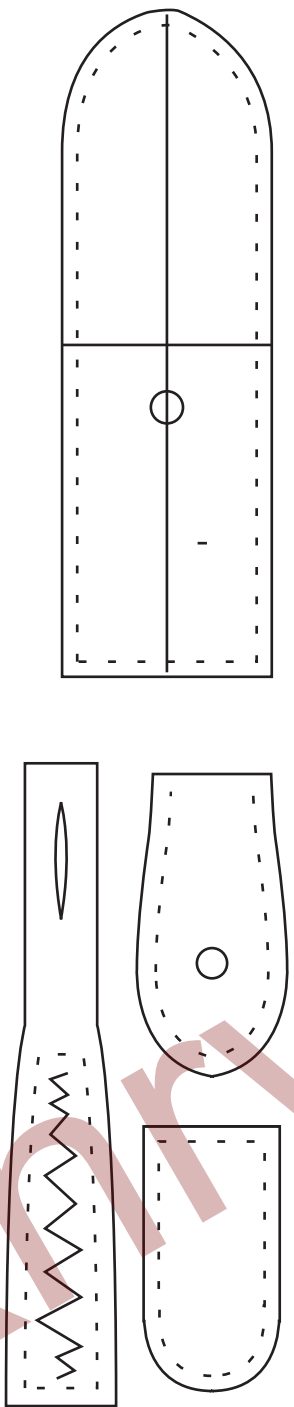

UNIQUE Snake Leather Wallet_ card holder pattern

UNIQUE Snake Leather wallet

5CM

Knivcenter/Leather