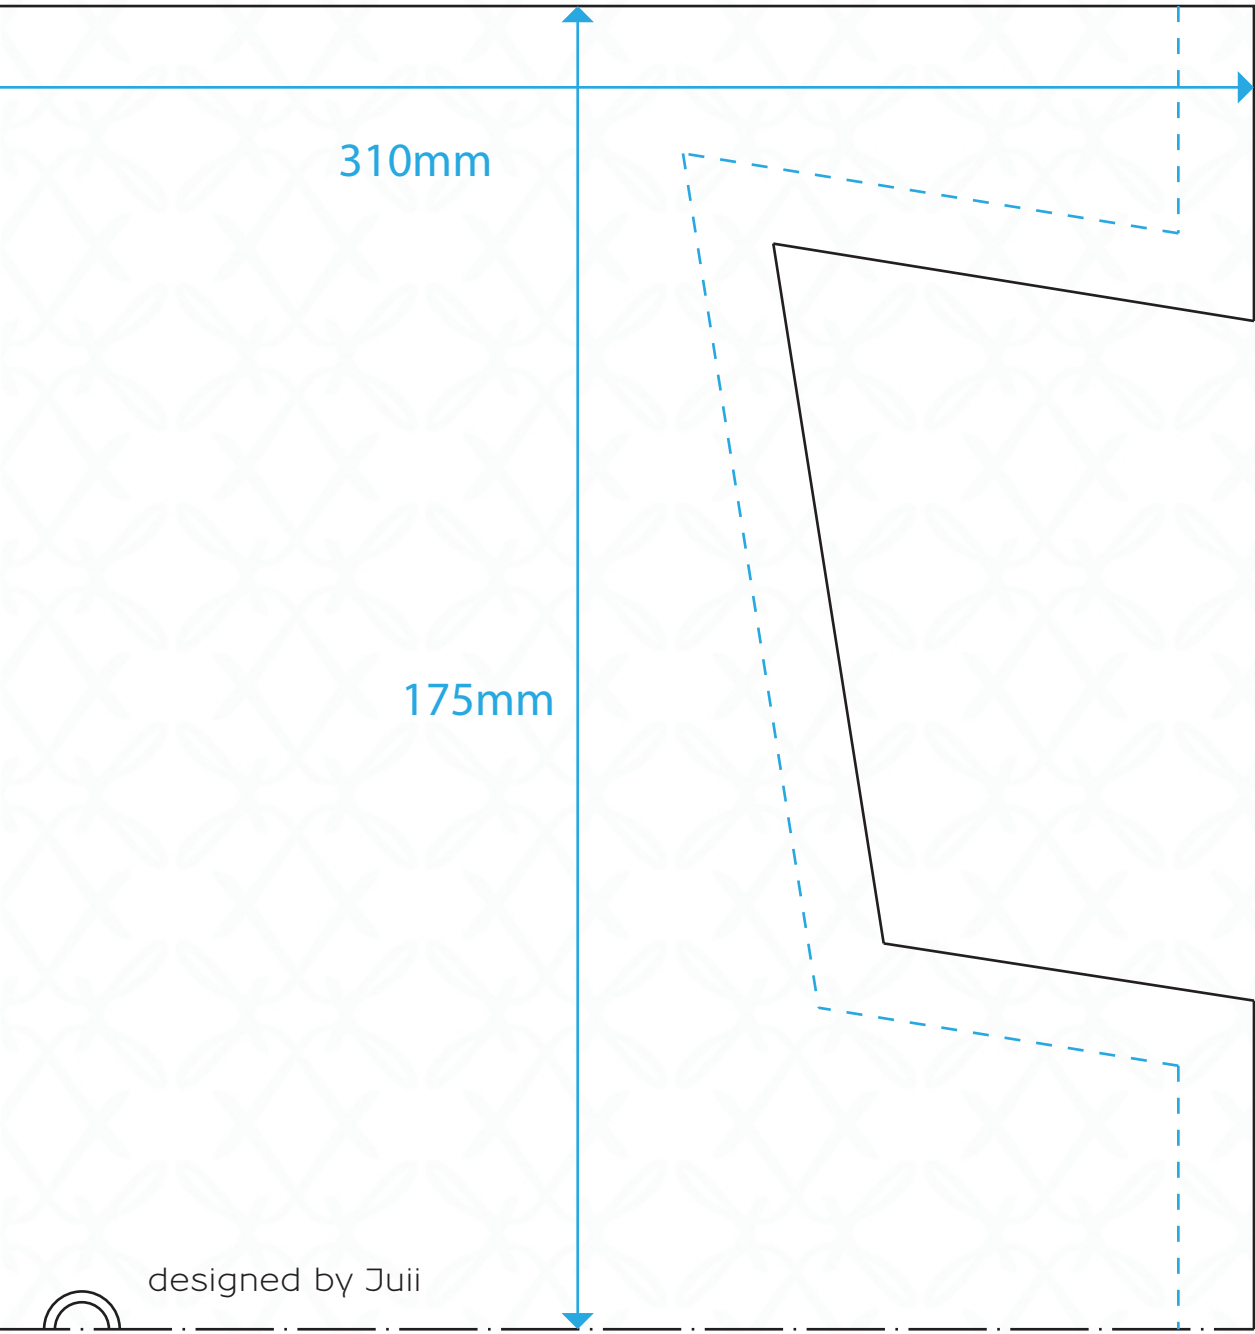

leather \* 1

92mm

designed by Juii

A4 size | 100% scale print

designed by Juii

A4 size | 100% scale print

1cm

1cm