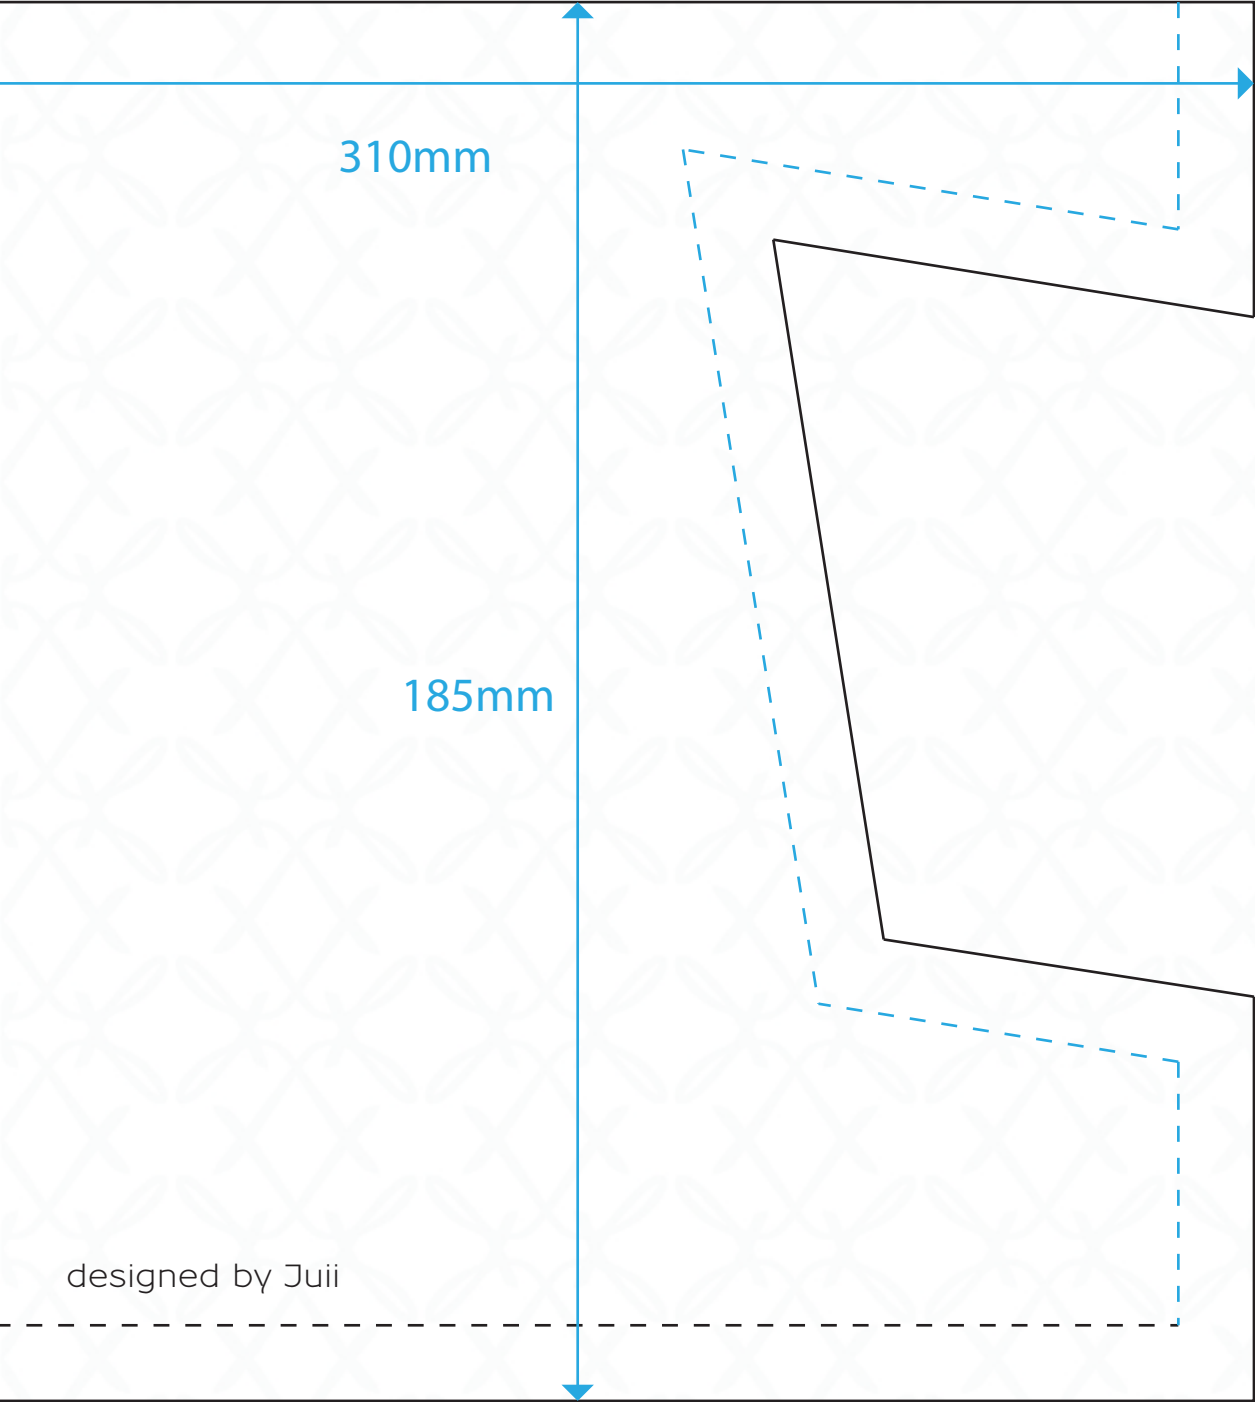

leather \* 1

92mm

designed by Juii

A4 size | 100% scale print

designed by Juii

A4 size | 100% scale print

1cm

1cm