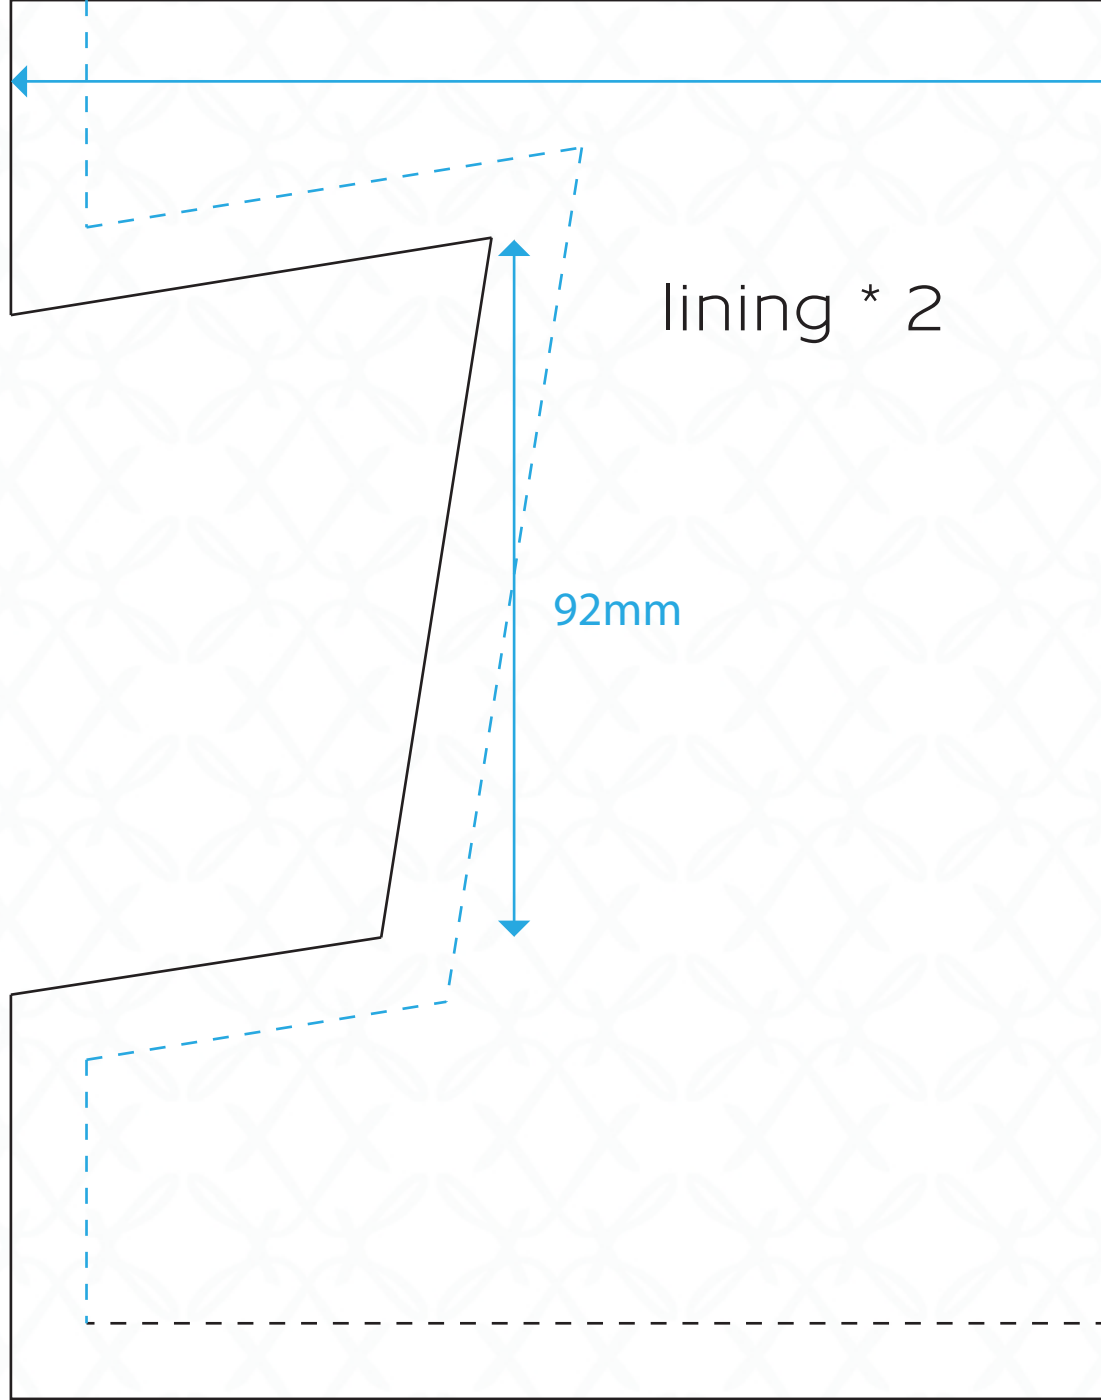

leather \* 1

92mm

designed by Juii

A4 size | 100% scale print

designed by Juii

A4 size | 100% scale print

1cm

1cm